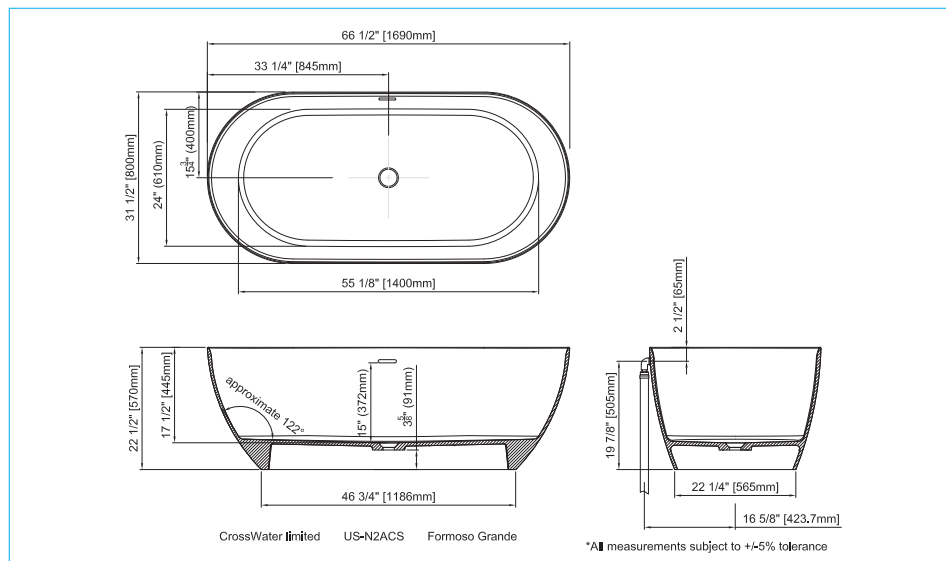

CERTIFICATIONS

Meets or exceeds IAPMO Z124/CSA B45.1
Certifications: IAPMO(cUPC), State of Massachusetts, and others
Code compliance: UPC, cUPC