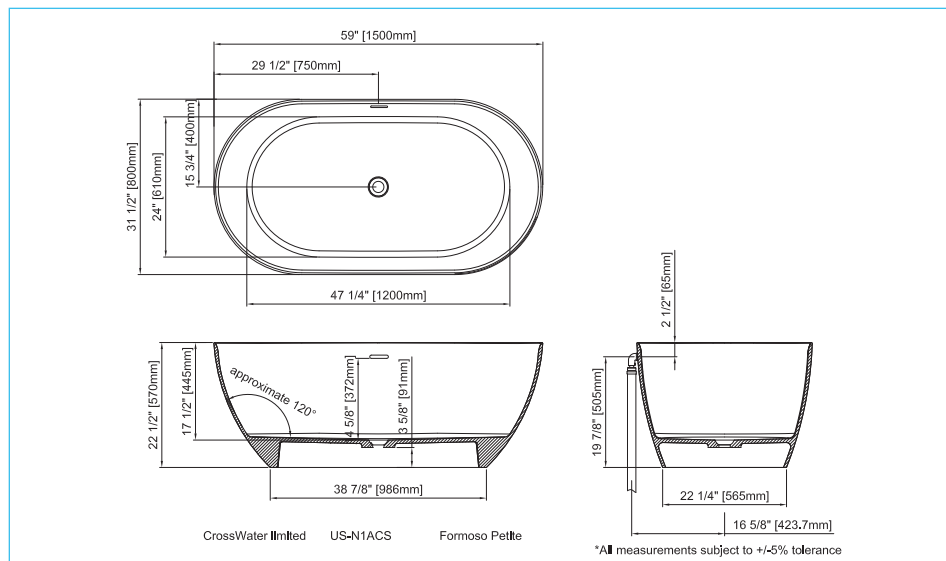

CERTIFICATIONS

Meets or exceeds IAPMO Z124/CSA B45.1
Certifications: IAPMO(cUPC), State of Massachusetts, and others
Code compliance: UPC, cUPC