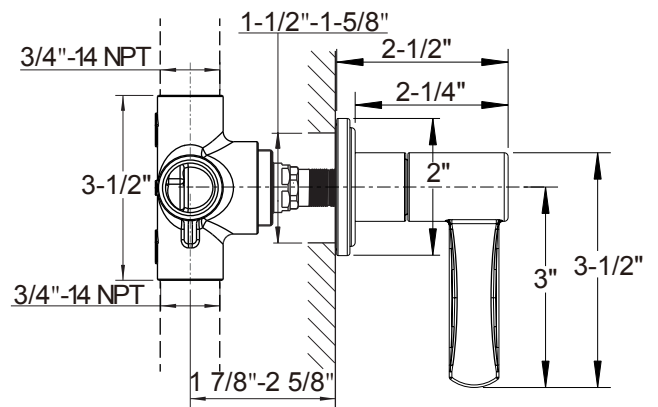

Darby Volume Control and Diverter Trim 15-17-T

Volume Control - with VC-RGH Valve

2-way Diverter - with DIV-RGH Valve

3-way Diverter - with 3DV-RGH Valve