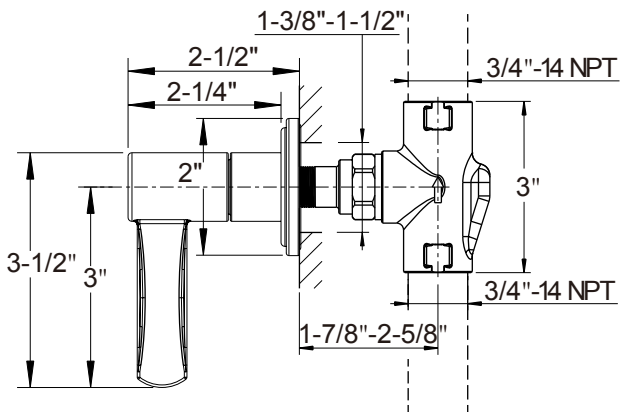

Darby Volume Control and Diverter Trim 15-17-T

Volume Control - with VC-RGH Valve

2-way Diverter - with DIV-RGH Valve

3-way Diverter - with 3DV-RGH Valve