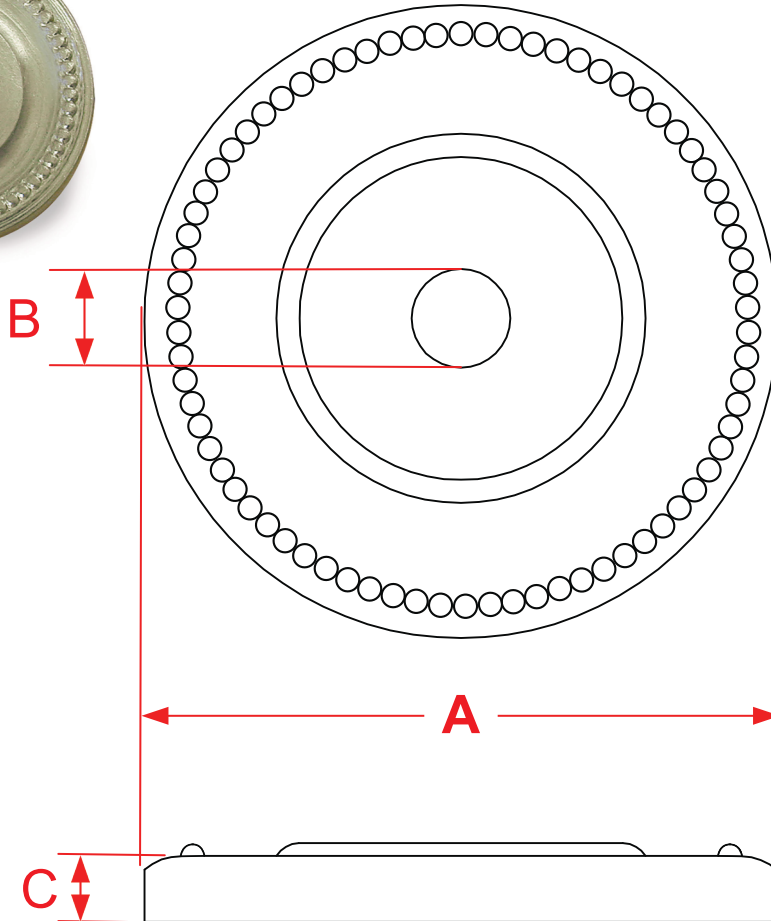

B203 and B9203 Cabinet Backplate

Finishes for Life
TARNISH-FREE GUARANTEED

	A	B	C
Part #	Diameter	Center Diameter	Projection
B203	1.5000"	0.1730"	0.1875"
B9203	1.500"	0.2500"	0.1875"
Custom Sizing Available			