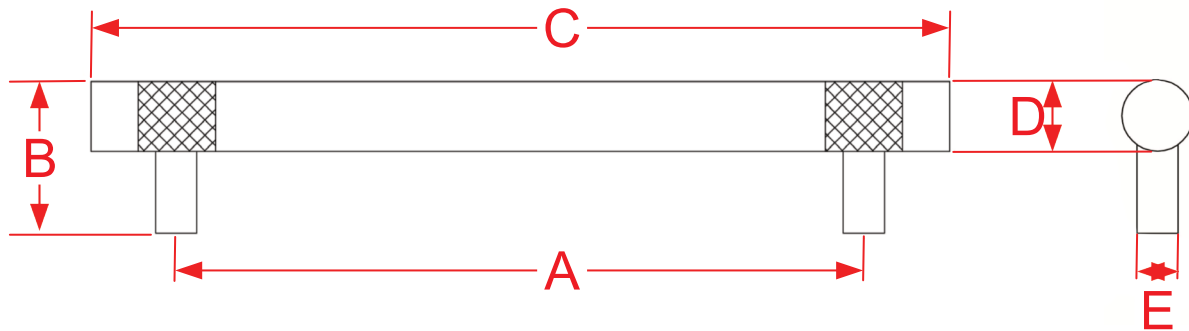

557, 558 and 559 Series Cabinet, Door & Appliance Pulls

Finishes for Life
TARNISH-FREE GUARANTEED

Part #	A Center to Center	B Projection	C Overall	D Diameter	E Base
557	4.0000"	1.2500"	5.0000"	0.5000"	0.3125"
558	6.0000"	1.3750"	7.5000"	0.6250"	0.3750"
559	8.0000"	1.5000"	10.0000"	0.7500"	0.5000"
Custom Sizing Available					