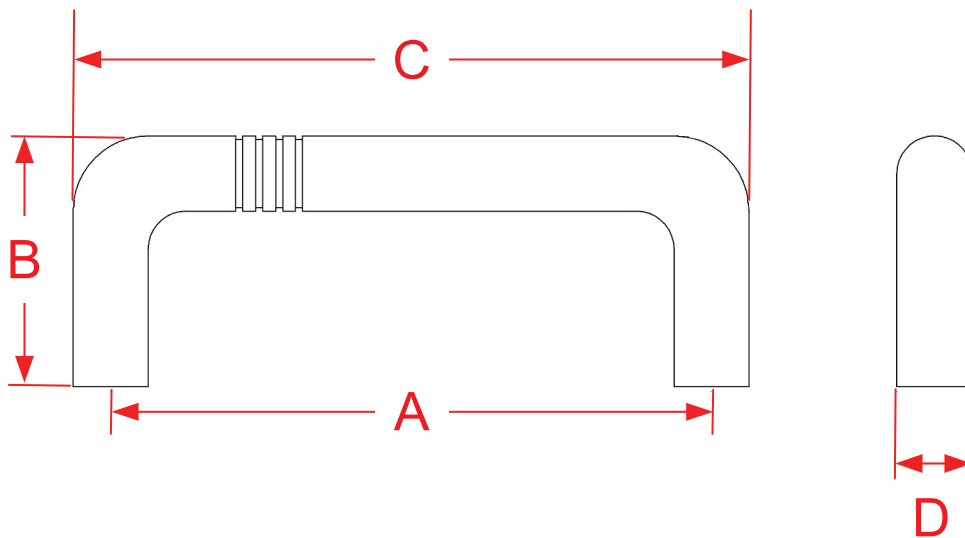

258 Series Cabinet Pulls

Finishes for Life
TARNISH-FREE GUARANTEE

	A	B	C	D
Part #	Center to Center	Projection	Overall	Base
258-6	6.0000"	2.5000"	6.7500"	0.7500"
258-8	8.0000"	2.5000"	8.7500"	0.7500"

Custom Sizing Available