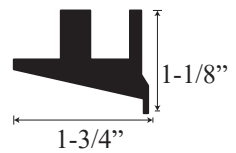

See website or call for detailed information.

• Specifications

Model Number:	L-158
Door Type:	Two sliding doors
Opening Style:	Sliding
Opening widths:	38"- 72"
Door Sizes:	19"- 36"
Walk through:	16 1/2"- 33 1/2", based on opening size
Glass thickness:	5/32"
Assembly:	Read installation guide
Country of origin:	United States of America

L 158 - Lucette Framed Sliding Door

Top View

Header

Wall channel upright

Towel bar

Section or Side view

Rubber bumpers

Door track

Track guide

Glass side and bottom frame

Glass top door frame