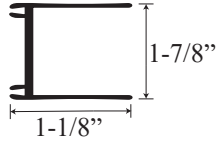

See website or call for detailed information.

• Specifications

Model Number:	L-158
Door Type:	Two sliding doors
Opening Style:	Sliding
Opening widths:	38"- 72"
Door Sizes:	19"- 36"
Walk through:	16 1/2"- 33 1/2", based on opening size
Glass thickness:	5/32"
Assembly:	Read installation guide
Country of origin:	United States of America

L 158 - Lucette Framed Sliding Door

Top View

Header

Wall channel upright

Towel bar

Section or Side view

Rubber bumpers

Door track

Track guide

Glass side and bottom frame

Glass top door frame