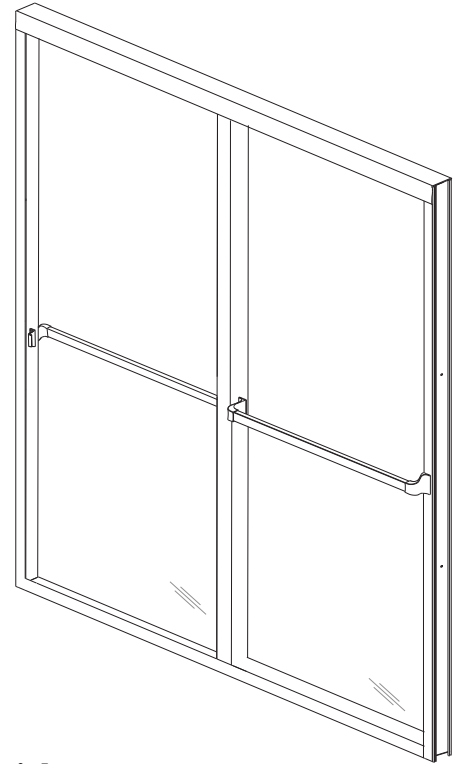

L 158 - Lucette Framed Sliding Door

Features:

- Choice of 5/32" clear or spraylite/obscure glass fully, glazed and framed for this model.
- Fillers available for wall or base outages greater than 3/16".
- Round and crown header option available.
- Easy to clean bottom track.
- Vinyl wall seals eliminate the need for caulking.
- Adjustable rollers with ball bearings and nylon tires.

Configurations:

- Consists of two sliding doors.

Glass coating option:

- Diamon-Fusion treatment helps protect the build up of soap scum and hard water deposits and reduces cleaning time by 50%. Simply wipe down with a washcloth or squeegee after showering.

Codes/Standards

Tempered Glass
ANSI Z97.1
16 CFR 1201

• Material

High polished anodized aluminum.

• Colors

Available in Polished Chrome, Satin Nickel, Gold, Painted colors.

• Century Bathworks 3 year Limited Warranty

See website or call for detailed information.

• Specifications

Model Number:	L-158
Door Type:	Two sliding doors
Opening Style:	Sliding
Opening widths:	38"- 72"
Door Sizes:	19"- 36"
Walk through:	16 1/2"- 33 1/2", based on opening size
Glass thickness:	5/32"
Assembly:	Read installation guide
Country of origin:	United States of America