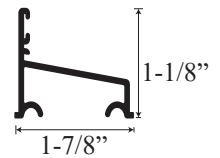

See website or call for detailed information.

• Specifications

Model Number:	L-158
Door Type:	Two sliding doors
Opening Style:	Sliding
Opening widths:	38"- 72"
Door Sizes:	19"- 36"
Walk through:	16 1/2"- 33 1/2", based on opening size
Glass thickness:	5/32"
Assembly:	Read installation guide
Country of origin:	United States of America

L 158 - Lucette Framed Sliding Door

Top View

Header

Wall channel upright

Towel bar

Section or Side view

Rubber bumpers

Door track

Track guide

Glass side and bottom frame

Glass top door frame