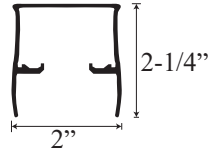

See website or call for detailed information.

• Specifications

Model Number:	L-158
Door Type:	Two sliding doors
Opening Style:	Sliding
Opening widths:	38"- 72"
Door Sizes:	19"- 36"
Walk through:	16 1/2"- 33 1/2", based on opening size
Glass thickness:	5/32"
Assembly:	Read installation guide
Country of origin:	United States of America

L 158 - Lucette Framed Sliding Door

Top View

Header

Wall channel upright

Towel bar

Section or Side view

Rubber bumpers

Door track