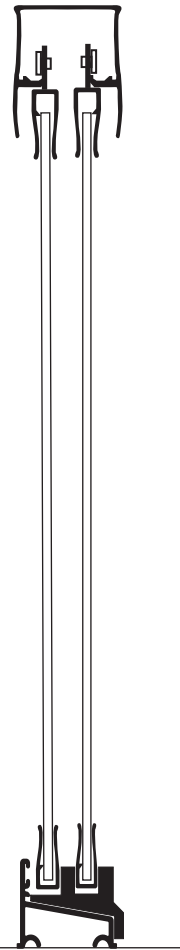

L 158 - Lucette Framed Sliding Door

Features:

- Choice of 5/32" clear or spraylite/obscure glass fully, glazed and framed for this model.
- Fillers available for wall or base outages greater than 3/16".
- Round and crown header option available.
- Easy to clean bottom track.
- Vinyl wall seals eliminate the need for caulking.
- Adjustable rollers with ball bearings and nylon tires.

Codes/Standards

Tempered Glass
ANSI Z97.1
16 CFR 1201

• Material

High polished anodized aluminum.

• Colors

Available in Polished Chrome, Satin Nickel, Gold, Painted colors.

• Century Bathworks 3 year Limited Warranty

See website or call for detailed information.

• Specifications

Model Number:	L-158
Door Type:	Two sliding doors
Opening Style:	Sliding
Opening widths:	38"- 72"
Door Sizes:	19"- 36"
Walk through:	16 1/2"- 33 1/2", based on opening size
Glass thickness:	5/32"
Assembly:	Read installation guide
Country of origin:	United States of America

L 158 - Lucette Framed Sliding Door

Top View

Header

Wall channel upright

Towel bar

Section or Side view

Rubber bumpers

Door track