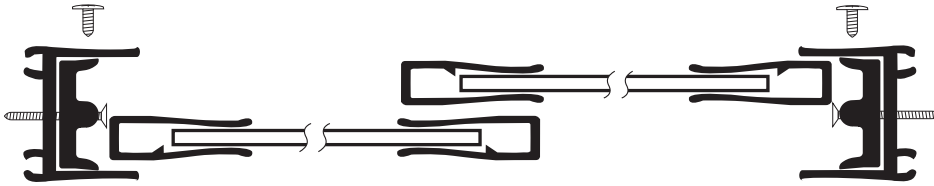

L 158 - Lucette Framed Sliding Door

Top View

Header

Wall channel upright

Towel bar