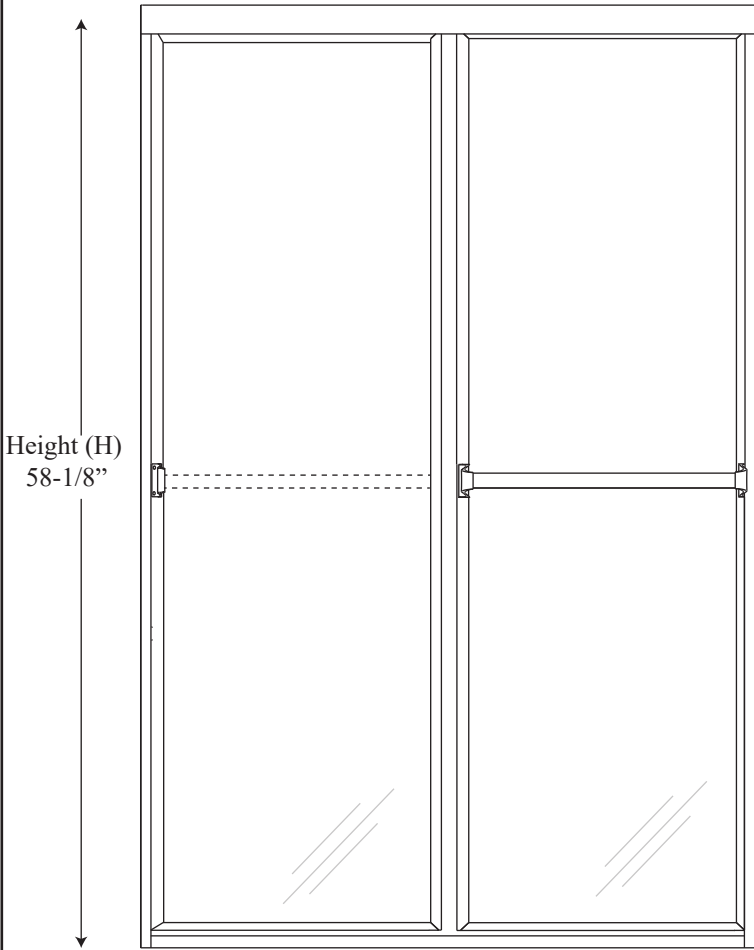

L 158 - Lucette Framed Sliding Door

Features:

- Choice of 5/32" clear or spraylite/obscure glass fully, glazed and framed for this model.
- Fillers available for wall or base outages greater than 3/16".
- Round and crown header option available.
- Easy to clean bottom track.
- Vinyl wall seals eliminate the need for caulking.
- Adjustable rollers with ball bearings and nylon tires.

See website or call for detailed information.

• Specifications

Model Number:	L-158
Door Type:	Two sliding doors
Opening Style:	Sliding
Opening widths:	38"- 72"
Door Sizes:	19"- 36"
Walk through:	16 1/2"- 33 1/2", based on opening size
Glass thickness:	5/32"
Assembly:	Read installation guide
Country of origin:	United States of America

L 158 - Lucette Framed Sliding Door

Top View

Header

Wall channel upright

Towel bar

Section or Side view

Rubber bumpers

Door track

Track guide

Glass side and bottom frame

Glass top door frame