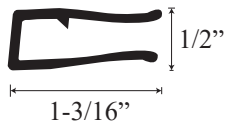

See website or call for detailed information.

• Specifications

Model Number:	L-158
Door Type:	Two sliding doors
Opening Style:	Sliding
Opening widths:	38"- 72"
Door Sizes:	19"- 36"
Walk through:	16 1/2"- 33 1/2", based on opening size
Glass thickness:	5/32"
Assembly:	Read installation guide
Country of origin:	United States of America

L 158 - Lucette Framed Sliding Door

Top View

Header

Wall channel upright

Towel bar

Section or Side view

Rubber bumpers

Door track

Track guide

Glass side and bottom frame

Glass top door frame