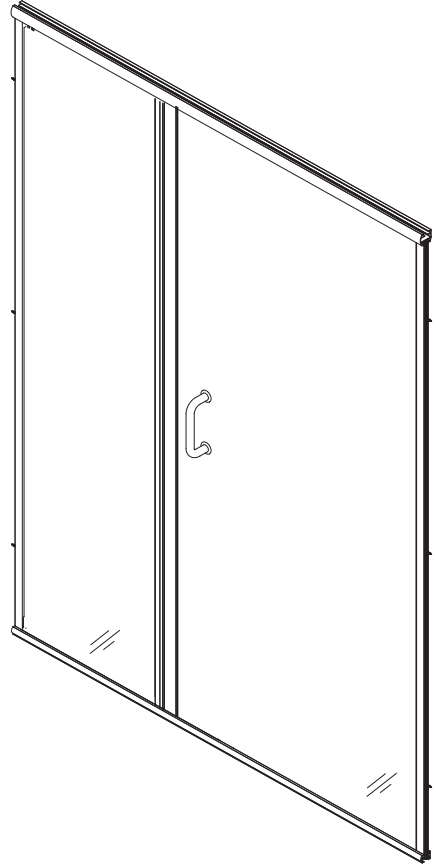

CH 1627 - Semi Frameless Hinged Door

Features:

- Reversible header allowing either round or flat profile.
- 6" C-pull handle included.
- 1/4" clear tempered glass standard. Upgrades available
- Built-in Aluminum drip pan with vinyl or vinyl deflector.
- Magnetic striker allows superior performance with water leakage.
- Fillers available for wall or base outages greater than 1/4".
- Can be installed to hinge from left or right, though best to specify hinge location when ordering.

Configurations:

- Consists of single door panel and a sidelight glass panel.

Glass coating option:

- Diamon-Fusion treatment helps protect the build up of soap scum and hard water deposits and reduces cleaning time by 50%. Simply wipe down with a washcloth or squeegee after showering.

Codes/Standards

Tempered Glass
ANSI Z97.1
16 CFR 1201

• Material

High polished anodized aluminum.

• Colors

Available in Polished Chrome, Satin Nickel, Gold, Painted colors, available upon request

• Century Bathworks 3 year Limited Warranty

See website or call for detailed information.

• Specifications

Model Number: CH-1627
Door Type: Single door with sidelight glass panel
Opening style: Hinged
Opening widths: 30" - 60"
Door sizes: 20 1/2" - 28 1/2"
Walk-through: 19" - 27"
Glass thickness: 1/4"
Assembly: Read installation guide
Country of origin: United states of America`