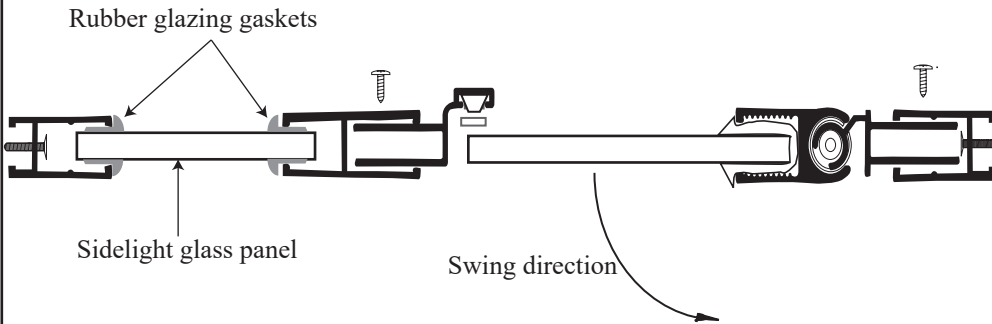

Inner upright Striker side

Glass door with door frame and pivot assembly

CH 1627 - Semi Frameless Hinged Door

Top view

Outer wall channel upright