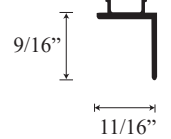

See website or call for detailed information.

• Specifications

Model Number: CH-1627
 Door Type: Single door with sidelight glass panel
 Opening style: Hinged
 Opening widths: 30" - 60"
 Door sizes: 20 1/2" - 28 1/2"
 Walk-through: 19" - 27"
 Glass thickness: 1/4"
 Assembly: Read installation guide
 Country of origin: United states of America`

CH 1627 - Semi Frameless Hinged Door

Top view

Outer wall channel upright

Inner upright Striker side

Glass door with door frame and pivot assembly

Section or side view

Header

Header Cap

Transition channel upright

Bottom Door Frame

Drip Pan

Lower Threshold Cap

Threshold