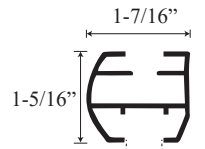

See website or call for detailed information.

• Specifications

Model Number: CH-1627
 Door Type: Single door with sidelight glass panel
 Opening style: Hinged
 Opening widths: 30" - 60"
 Door sizes: 20 1/2" - 28 1/2"
 Walk-through: 19" - 27"
 Glass thickness: 1/4"
 Assembly: Read installation guide
 Country of origin: United states of America`

CH 1627 - Semi Frameless Hinged Door

Top view

Outer wall channel upright

Inner upright Striker side

Glass door with door frame and pivot assembly

Section or side view

Header

Header Cap

Transition channel upright

Bottom Door Frame

Drip Pan

Lower Threshold Cap

Threshold