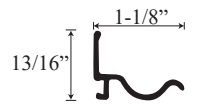

See website or call for detailed information.

• Specifications

Model Number: CH-1627
 Door Type: Single door with sidelight glass panel
 Opening style: Hinged
 Opening widths: 30" - 60"
 Door sizes: 20 1/2" - 28 1/2"
 Walk-through: 19" - 27"
 Glass thickness: 1/4"
 Assembly: Read installation guide
 Country of origin: United states of America`

CH 1627 - Semi Frameless Hinged Door

Top view

Outer wall channel upright

Inner upright Striker side

Glass door with door frame and pivot assembly

Section or side view

Header

Header Cap

Transition channel upright

Bottom Door Frame

Drip Pan

Lower Threshold Cap

Threshold