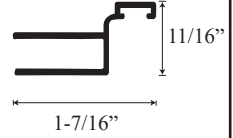

See website or call for detailed information.

• Specifications

Model Number: CH-1627
 Door Type: Single door with sidelight glass panel
 Opening style: Hinged
 Opening widths: 30" - 60"
 Door sizes: 20 1/2" - 28 1/2"
 Walk-through: 19" - 27"
 Glass thickness: 1/4"
 Assembly: Read installation guide
 Country of origin: United states of America`

CH 1627 - Semi Frameless Hinged Door

Top view

Outer wall channel upright

Inner upright Striker side

Glass door with door frame and pivot assembly

Section or side view

Header

Header Cap

Transition channel upright

Bottom Door Frame

Drip Pan

Lower Threshold Cap

Threshold