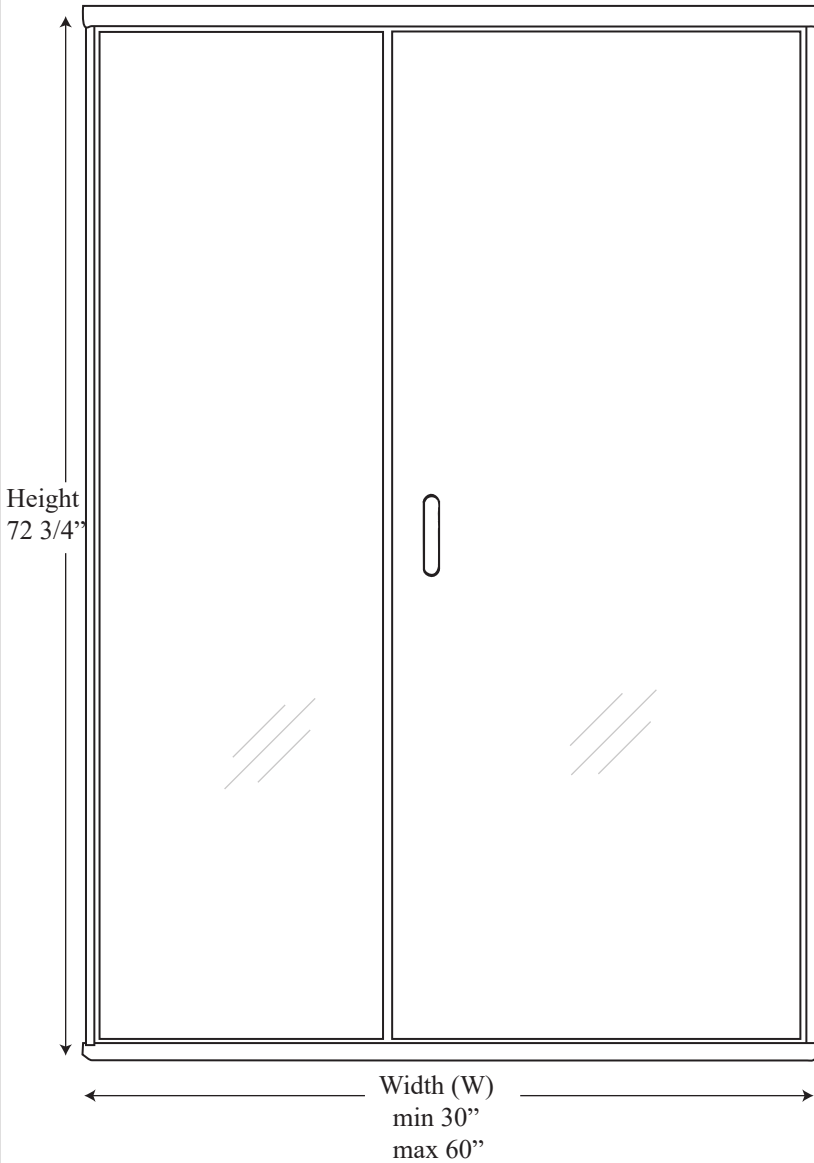

CH 1627 - Semi Frameless Hinged Door

Features:

- Reversible header allowing either round or flat profile.
- 6" C-pull handle included.
- 1/4" clear tempered glass standard. Upgrades available
- Built-in Aluminum drip pan with vinyl or vinyl deflector.
- Magnetic striker allows superior performance with water leakage.
- Fillers available for wall or base outages greater than 1/4".
- Can be installed to hinge from left or right, though best to specify hinge location when ordering.

See website or call for detailed information.

• Specifications

Model Number: CH-1627
 Door Type: Single door with sidelight glass panel
 Opening style: Hinged
 Opening widths: 30" - 60"
 Door sizes: 20 1/2" - 28 1/2"
 Walk-through: 19" - 27"
 Glass thickness: 1/4"
 Assembly: Read installation guide
 Country of origin: United states of America`

CH 1627 - Semi Frameless Hinged Door

Top view

Outer wall channel upright

Inner upright Striker side

Glass door with door frame and pivot assembly

Section or side view

Header

Header Cap