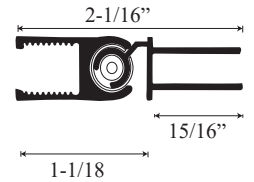

CH 1627 - Semi Frameless Hinged Door

Features:

- Reversible header allowing either round or flat profile.
- 6" C-pull handle included.
- 1/4" clear tempered glass standard. Upgrades available
- Built-in Aluminum drip pan with vinyl or vinyl deflector.
- Magnetic striker allows superior performance with water leakage.
- Fillers available for wall or base outages greater than 1/4".
- Can be installed to hinge from left or right, though best to specify hinge location when ordering.

See website or call for detailed information.

• Specifications

Model Number: CH-1627
 Door Type: Single door with sidelight glass panel
 Opening style: Hinged
 Opening widths: 30" - 60"
 Door sizes: 20 1/2" - 28 1/2"
 Walk-through: 19" - 27"
 Glass thickness: 1/4"
 Assembly: Read installation guide
 Country of origin: United states of America`

CH 1627 - Semi Frameless Hinged Door

Top view

Outer wall channel upright

Inner upright Striker side

Glass door with door frame and pivot assembly

Section or side view

Header

Header Cap

Transition channel upright

Bottom Door Frame

Drip Pan

Lower Threshold Cap

Threshold