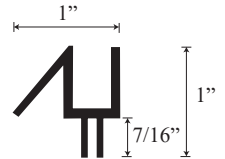

### • Specifications

Model Number:	GG-1669
Door Type:	Single door and two neo panels.
Opening Style:	Hinged
Glass thickness:	3/8" or 1/2"
Assembly:	Read installation guide
Country of origin:	United States of America

# GG 1669 - Frameless Glass to Glass Hinged Door and Panels

Glass to glass Hinge

C-Pull Handle

Wall Channel

Deflector Sweep

## Section or Side view

"L" Vinyl

Wall Clip