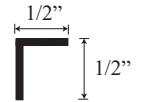

### • Specifications

Model Number:	GG-1669
Door Type:	Single door and two neo panels.
Opening Style:	Hinged
Glass thickness:	3/8" or 1/2"
Assembly:	Read installation guide
Country of origin:	United States of America

# GG 1669 - Frameless Glass to Glass Hinged Door and Panels

Glass to glass Hinge

C-Pull Handle

Wall Channel

Deflector Sweep

## Section or Side view

"L" Vinyl

Wall Clip