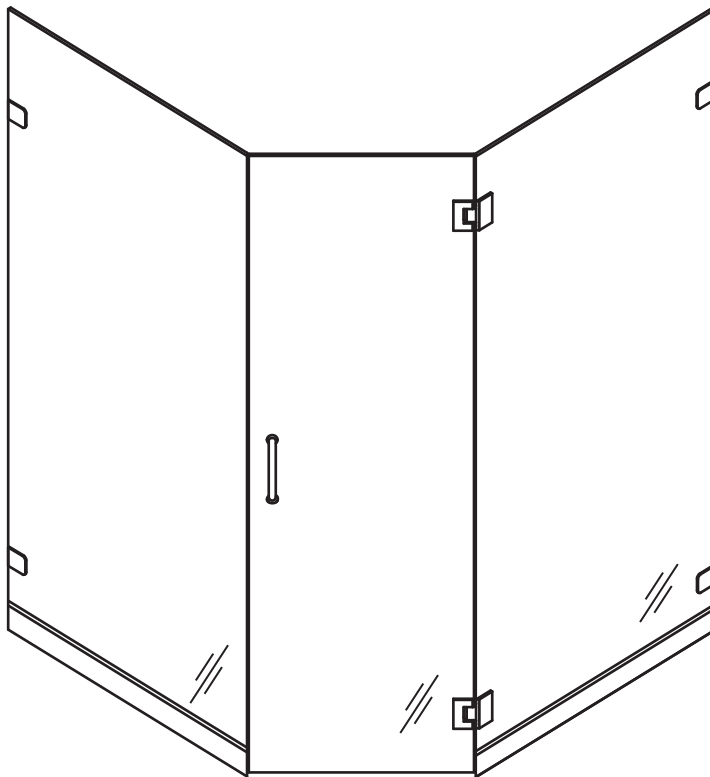

### • Specifications

Model Number:	GG-1669
Door Type:	Single door and two neo panels.
Opening Style:	Hinged
Glass thickness:	3/8" or 1/2"
Assembly:	Read installation guide
Country of origin:	United States of America

# GG 1669 - Frameless Glass to Glass Hinged Door and Panels

Glass to glass Hinge

C-Pull Handle

Wall Channel

Deflector Sweep

## Section or Side view

"L" Vinyl

Wall Clip