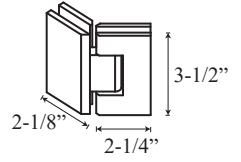

Glass to glass Hinge