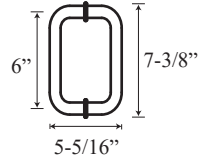

### • Specifications

Model Number:	GG-1669
Door Type:	Single door and two neo panels.
Opening Style:	Hinged
Glass thickness:	3/8" or 1/2"
Assembly:	Read installation guide
Country of origin:	United States of America

# GG 1669 - Frameless Glass to Glass Hinged Door and Panels

Glass to glass Hinge

C-Pull Handle

Wall Channel

Deflector Sweep

## Section or Side view

"L" Vinyl

Wall Clip