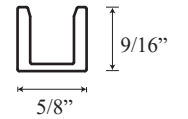

### • Specifications

Model Number:	GG-1669
Door Type:	Single door and two neo panels.
Opening Style:	Hinged
Glass thickness:	3/8" or 1/2"
Assembly:	Read installation guide
Country of origin:	United States of America

# GG 1669 - Frameless Glass to Glass Hinged Door and Panels

Glass to glass Hinge

C-Pull Handle

Wall Channel

Deflector Sweep

## Section or Side view

"L" Vinyl

Wall Clip