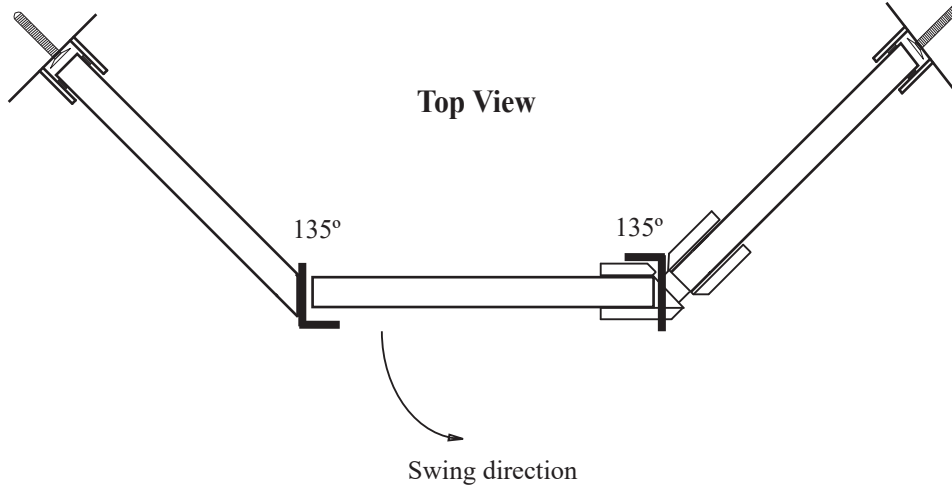

GG 1669 - Frameless Glass to Glass Hinged Door and Panels