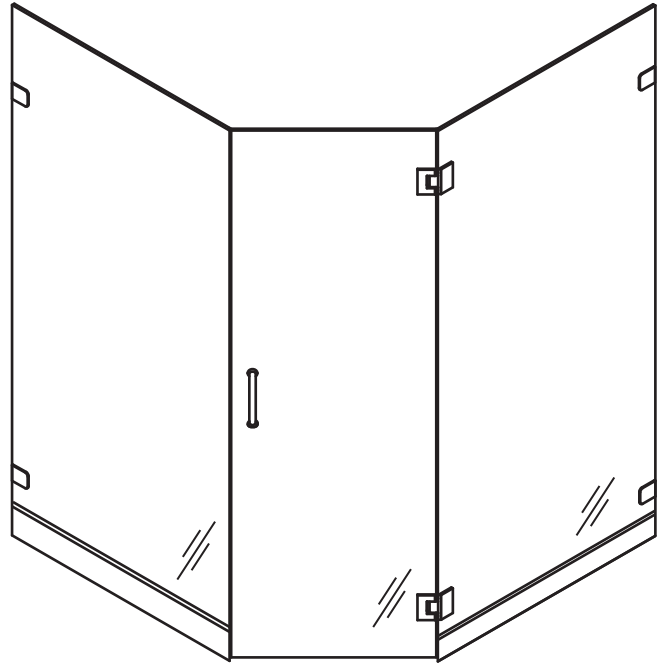

GG 1669 - Frameless Glass to Glass Hinged Door and Panels

Features:

- Dual swing option available. (Swing out standard)
- 6" C-pull handle included. (Upgrades available)
- 9/16" X 5/8" standard wall channels.
- Delfector sweep and "L" vinyl to seal the unit door.
- Heavy duty hinges for large doors required (30"+).
- Wall channel can be replaced with clips (contact for more info).

Configurations:

- Consists of single door and two neo panels.

Glass coating option:

- Diamon-Fusion treatment helps protect the build up of soap scum and hard water deposits and reduces cleaning time by 50%. Simply wipe down with a washcloth or squeegee after showering.

Codes/Standards

Tempered Glass
ANSI Z97.1
16 CFR 1201

• Material

High polished anodized aluminum.

• Colors

Available in Polished Chrome, Satin Nickel, Gold, Painted colors (6), available upon request

• Century Bathworks 3 year Limited Warranty

See website or call for detailed information.

• Specifications

Model Number:	GG-1669
Door Type:	Single door and two neo panels.
Opening Style:	Hinged
Glass thickness:	3/8" or 1/2"
Assembly:	Read installation guide
Country of origin:	United States of America