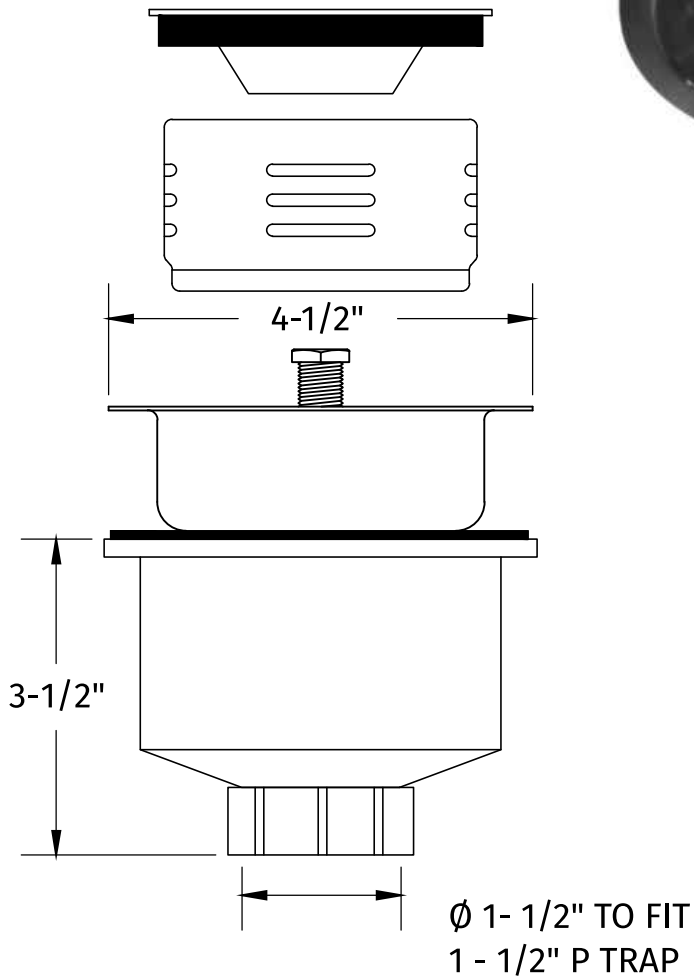

3-in-1 Kitchen Sink Basket, Stopper, Flange CMB-DRN

Chambord
FRANCE

- WILL FIT STANDARD Ø3 - 1/2" DRAIN OPENING
- REMOVABLE STRAINER BASKET AND STOPPER FOR SEALING WATER
- FITS SINKS UP TO 7/8" THICK (FOR THICKER SINKS, ORDER BRBOLT/90 TO ALLOW UP TO 2 - 3/4" THICKNESS)