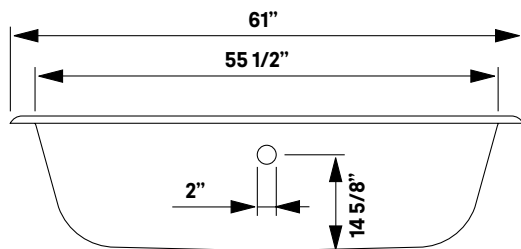

#2170 Shown

Regal Cast Iron Bath With Shaughnessy Feet

#2168 | 61"L x 31"W x 24"H
280 lbs, 45 gallons

Cheviot Products' cast iron bathtubs are hand-made in Europe with the finest materials. Fired with a thick coating of AA grade titanium-based enamel for unparalleled hardness and non-porosity, the extremely durable surface is easy to clean and resistant to stains, bacteria and other microbes. Cast iron also keeps your bath warm for the longest possible time.

Note
Rough-in dimensions may vary +/- 1/2" and are subject to change. No responsibility is assumed by Cheviot Products Inc. One Year Limited Warranty against manufacturer's defects.

Related Products

#5127 Tub Filler
with Hand Shower