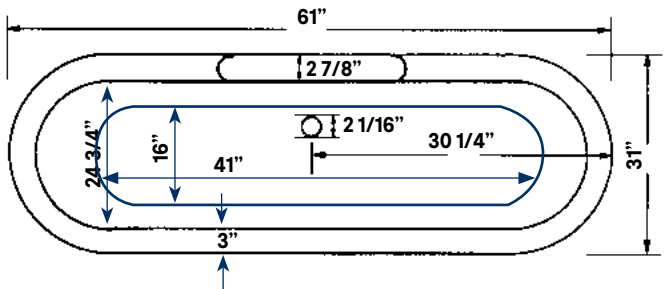

#2111 Shown

Regal Cast Iron Bath

#2126 | 61" L x 31" W x 24" H
280 lbs, 45 gallons

Cheviot Products' cast iron bathtubs are hand-made in Europe with the finest materials. Fired with a thick coating of AA grade titanium-based enamel for unparalleled hardness and non-porosity, the extremely durable surface is easy to clean and resistant to stains, bacteria and other microbes. Cast iron also keeps your bath warm for the longest possible time.

Rim Configuration
Flat Area on Rim

Colours
White or Biscuit Interior with Matching or Custom Colour Exterior

Feet
Available in Brass, Chrome, Brushed Nickel, Polished Nickel, Antique Bronze and White

Note
Rough-in dimensions may vary +/- 1/2" and are subject to change. No responsibility is assumed by Cheviot Products Inc. One Year Limited Warranty against manufacturer's defects.

*8 1/2" C.C. waste/overflow to drain
Top center of overflow to floor 19 1/4"

Related Products

#5127 Tub Filler
with Hand Shower

#5106 Tub Filler
with Hand Shower

#3411 Water
Supply Lines

#2222 Waste &
Overflow