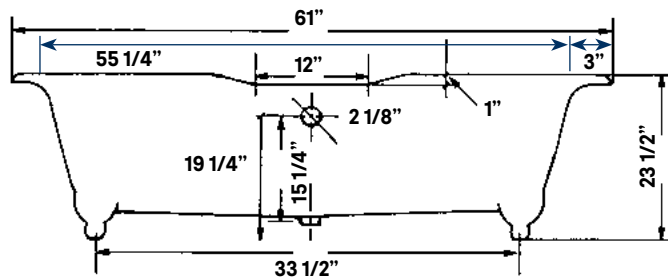

#2111 Shown

Regal Cast Iron Bath

#2126 | 61" L x 31" W x 24" H
280 lbs, 45 gallons

Cheviot Products' cast iron bathtubs are hand-made in Europe with the finest materials. Fired with a thick coating of AA grade titanium-based enamel for unparalleled hardness and non-porosity, the extremely durable surface is easy to clean and resistant to stains, bacteria and other microbes. Cast iron also keeps your bath warm for the longest possible time.

Rim Configuration
Flat Area on Rim

Colours
White or Biscuit Interior with Matching or Custom Colour Exterior

Feet
Available in Brass, Chrome, Brushed Nickel, Polished Nickel, Antique Bronze and White

Note
Rough-in dimensions may vary +/- 1/2" and are subject to change. No responsibility is assumed by Cheviot Products Inc. One Year Limited Warranty against manufacturer's defects.

*8 1/2" C.C. waste/overflow to drain
Top center of overflow to floor 19 1/4"

Related Products

#5127 Tub Filler
with Hand Shower

#5106 Tub Filler
with Hand Shower

#3411 Water
Supply Lines

#2222 Waste &
Overflow