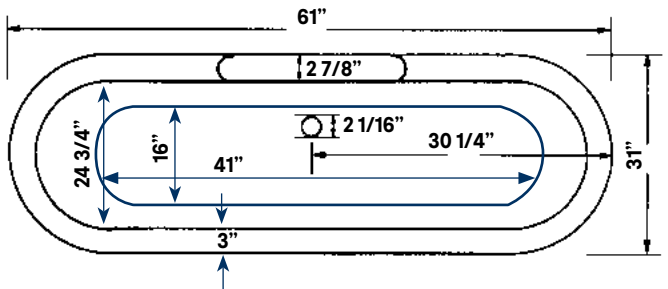

## Regal Cast Iron Bath

#2127 | 61"L x 31"W x 24"H  
280 lbs, 45 gallons

Cheviot Products' cast iron bathtubs are hand-made in Europe with the finest materials. Fired with a thick coating of AA grade titanium-based enamel for unparalleled hardness and non-porosity, the extremely durable surface is easy to clean and resistant to stains, bacteria and other microbes. Cast iron also keeps your bath warm for the longest possible time.

**Note**  
Rough-in dimensions may vary +/- 1/2" and are subject to change. No responsibility is assumed by Cheviot Products Inc. One Year Limited Warranty against manufacturer's defects.

\*7 1/4" C.C. waste/overflow to drain  
Top center of overflow to floor 19 1/2"