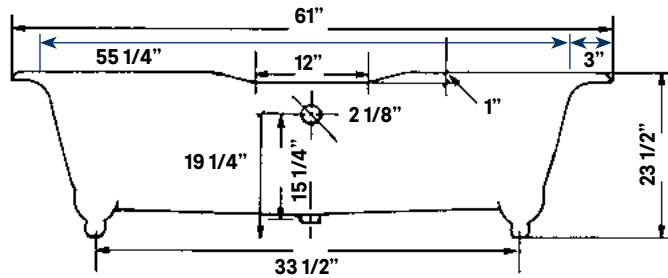

## Regal Cast Iron Bath

#2127 | 61"L x 31"W x 24"H  
280 lbs, 45 gallons

Cheviot Products' cast iron bathtubs are hand-made in Europe with the finest materials. Fired with a thick coating of AA grade titanium-based enamel for unparalleled hardness and non-porosity, the extremely durable surface is easy to clean and resistant to stains, bacteria and other microbes. Cast iron also keeps your bath warm for the longest possible time.

**Note**  
Rough-in dimensions may vary +/- 1/2" and are subject to change. No responsibility is assumed by Cheviot Products Inc. One Year Limited Warranty against manufacturer's defects.

\*7 1/4" C.C. waste/overflow to drain  
Top center of overflow to floor 19 1/2"