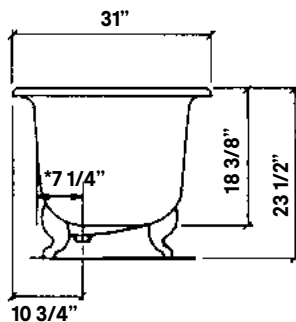

## Regal Cast Iron Bath

#2127 | 61"L x 31"W x 24"H  
280 lbs, 45 gallons

Cheviot Products' cast iron bathtubs are hand-made in Europe with the finest materials. Fired with a thick coating of AA grade titanium-based enamel for unparalleled hardness and non-porosity, the extremely durable surface is easy to clean and resistant to stains, bacteria and other microbes. Cast iron also keeps your bath warm for the longest possible time.

**Note**  
Rough-in dimensions may vary +/- 1/2" and are subject to change. No responsibility is assumed by Cheviot Products Inc. One Year Limited Warranty against manufacturer's defects.

\*7 1/4" C.C. waste/overflow to drain  
Top center of overflow to floor 19 1/2"