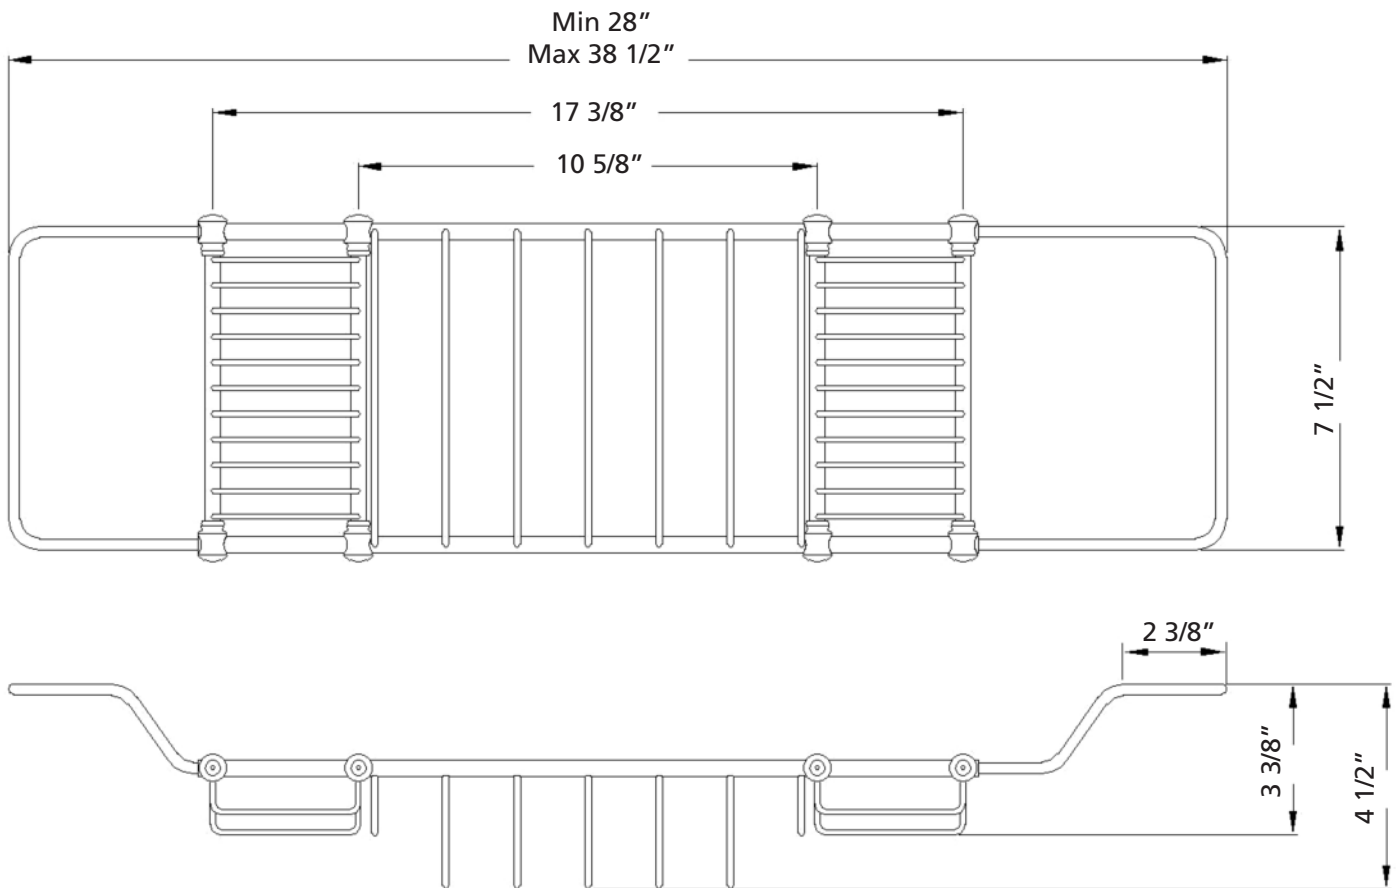

**DELUXE Solid Brass Bathtub Caddy | #31500 | Adjustable Length**

**Optional Solid Brass Reading Rack | #31650 | For use with #31500 Bathtub Caddy**