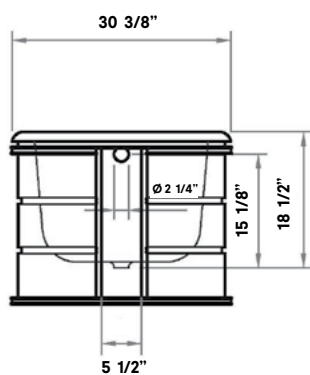

Winston Cast Iron Bath

#2196 | 60 3/4" L x 30 1/4" x 24" H
448 lbs, 53 gallons

Paying homage to one of Britain's greatest leaders who was known to enjoy a good soak, the WINSTON Cast Iron Bathtub updates an iconic design with sharp details and an impressive free-standing application.

Related Products

#5115LEV Tub Filler
with Hand Shower

#5100 Tub Filler
with Hand Shower

#3970 Heavy Duty
Water Supply Lines

#2222 Waste &
Overflow

Winston Cast Iron Bath

#2197 | 67" L x 30 1/2" W x 24" H
474 lbs, 59 gallons