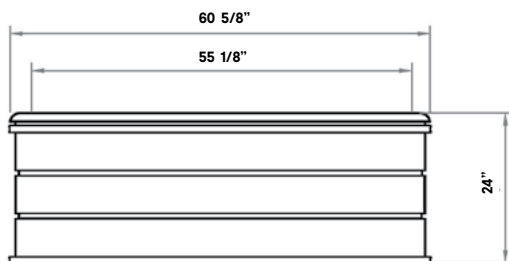

Winston Cast Iron Bath

#2196 | 60 3/4" L x 30 1/4" x 24" H
448 lbs, 53 gallons

Paying homage to one of Britain's greatest leaders who was known to enjoy a good soak, the WINSTON Cast Iron Bathtub updates an iconic design with sharp details and an impressive free-standing application.

Rim Configuration
Free-Standing Bathtub

Colours
White Interior & Exterior
White Interior & Custom Colour Exterior

Drillings
No Faucet Holes

Features
Gentle Anti-Slip Bathing Floor
Made in Europe

Note
Rough-in dimensions may vary +/- 1/2" and are subject to change. No responsibility is assumed by Cheviot Products Inc. One Year Limited Warranty against manufacturer's defects.