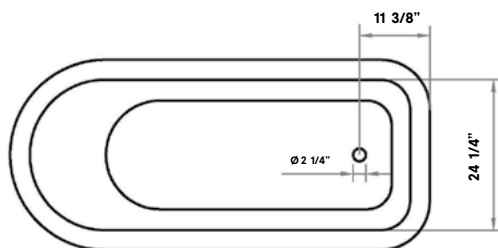

Winston Cast Iron Bath

#2196 | 60 3/4" L x 30 1/4" x 24" H
448 lbs, 53 gallons

Paying homage to one of Britain's greatest leaders who was known to enjoy a good soak, the WINSTON Cast Iron Bathtub updates an iconic design with sharp details and an impressive free-standing application.

Rim Configuration
Free-Standing Bathtub

Colours
White Interior & Exterior
White Interior & Custom Colour Exterior

Drillings
No Faucet Holes

Features
Gentle Anti-Slip Bathing Floor
Made in Europe

Note
Rough-in dimensions may vary +/- 1/2" and are subject to change. No responsibility is assumed by Cheviot Products Inc. One Year Limited Warranty against manufacturer's defects.

Related Products

#5115LEV Tub Filler
with Hand Shower

#5100 Tub Filler
with Hand Shower

#3970 Heavy Duty
Water Supply Lines

#2222 Waste &
Overflow

Winston Cast Iron Bath

#2197 | 67" L x 30 1/2" W x 24" H
474 lbs, 59 gallons