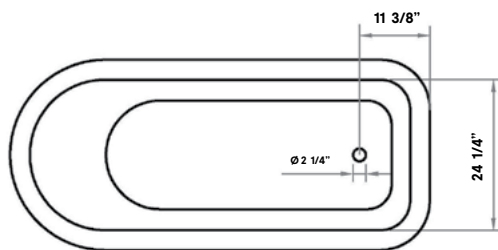

Winston Cast Iron Bath

#2196 | 60 3/4" L x 30 1/4" x 24" H
448 lbs, 53 gallons

Paying homage to one of Britain's greatest leaders who was known to enjoy a good soak, the WINSTON Cast Iron Bathtub updates an iconic design with sharp details and an impressive free-standing application.

Related Products

#5115LEV Tub Filler
with Hand Shower

#5100 Tub Filler
with Hand Shower

#3970 Heavy Duty
Water Supply Lines

#2222 Waste &
Overflow

Winston Cast Iron Bath

#2197 | 67" L x 30 1/2" W x 24" H
474 lbs, 59 gallons

Rim Configuration
Free-Standing Bathtub

Colours
White Interior & Exterior
White Interior & Custom Colour Exterior

Drillings
No Faucet Holes

Features
Gentle Anti-Slip Bathing Floor
Made in Europe

Note
Rough-in dimensions may vary +/- 1/2" and are subject to change. No responsibility is assumed by Cheviot Products Inc. One Year Limited Warranty against manufacturer's defects.