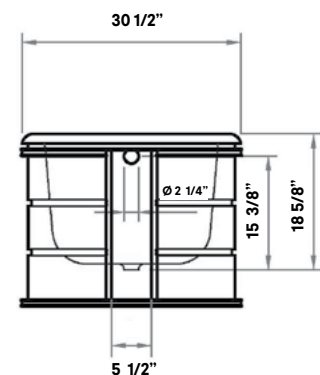

Winston Cast Iron Bath

#2197 | 67" L x 30 1/2" W x 24" H
474 lbs, 59 gallons

Paying homage to one of Britain's greatest leaders who was known to enjoy a good soak, the WINSTON Cast Iron Bathtub updates an iconic design with sharp details and an impressive free-standing application.

Cheviot Products cast iron bathtubs are handmade in Europe with the finest materials. Fired with a thick coating of AA grade titanium-based enamel for unparalleled hardness and non-porosity, the extremely durable surface is easy to clean and resistant to stains, bacteria and other microbes. Cast iron also keeps your bath warm for the longest possible time.

Rim Configuration
Free-Standing Bathtub

Colours
White Interior & Exterior
White Interior & Custom Colour Exterior

Drillings
No Faucet Holes

Features
Gentle Anti-Slip Bathing Floor
Made in Europe

Note
Rough-in dimensions may vary +/- 1/2" and are subject to change. No responsibility is assumed by Cheviot Products Inc. One Year Limited Warranty against manufacturer's defects.

Related Products