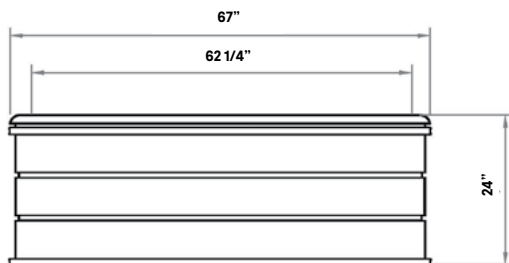

Rim Configuration
Free-Standing Bathtub

Colours
White Interior & Exterior
White Interior & Custom Colour Exterior

Drillings
No Faucet Holes

Features
Gentle Anti-Slip Bathing Floor
Made in Europe

Note
Rough-in dimensions may vary +/- 1/2" and are subject to change. No responsibility is assumed by Cheviot Products Inc. One Year Limited Warranty against manufacturer's defects.