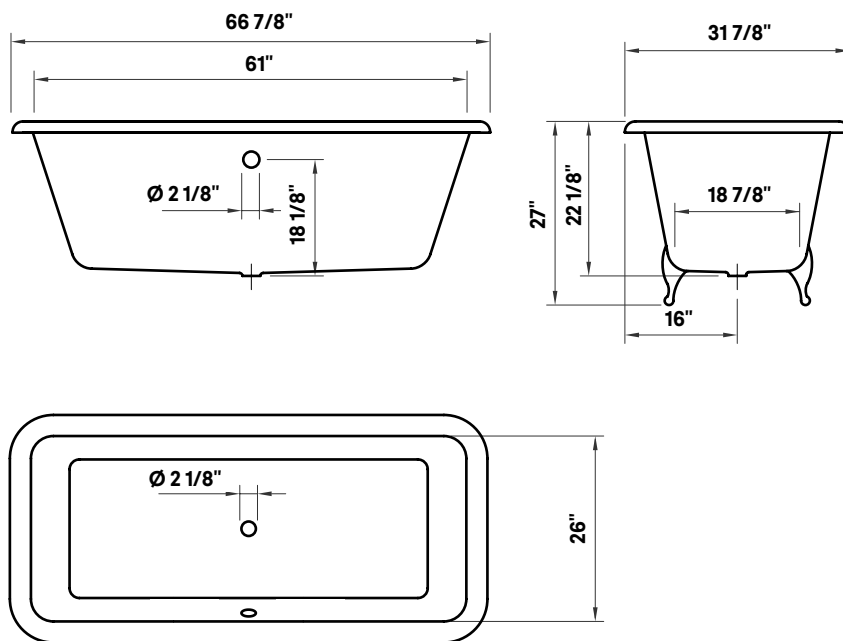

Related Products