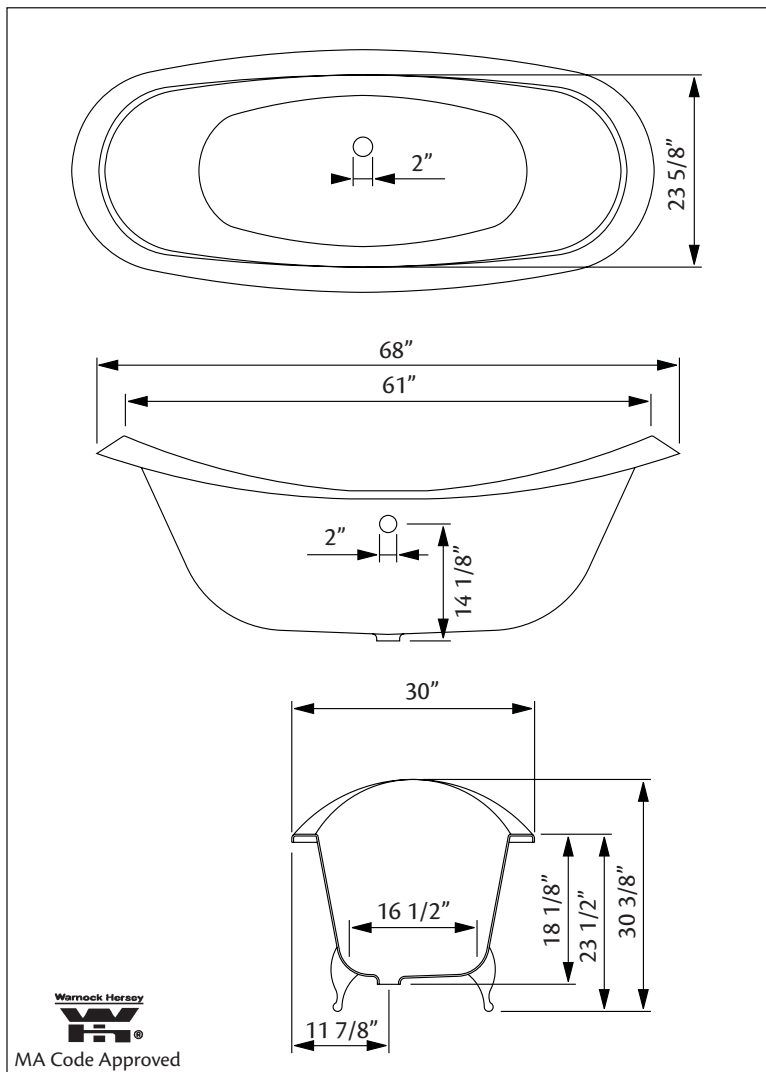

Model 2112 Shown

61" x 30" Wide x 29" Tall, 300 lbs, 46 gallons, 175 litres

Colours: White or Biscuit Interior with Matching or Custom Colour Exterior

Feet: Brass Plated, Brushed Nickel, Chrome Plated, Polished Nickel, White Coated, Antique Bronze

Related Products:

5115LEV Tub Filler With Hand Shower

3970 Heavy Duty Water Supply Lines

5127 Tub Filler With Hand Shower

3411 Water Supply Lines

Note: Rough-in dimensions may vary +/- 1/2" and are subject to change. No responsibility is assumed by Cheviot Products Inc. One Year Limited Warranty against manufacturer's defects.

Model 2112 Shown

68" x 31" Wide x 30 1/4" Tall, 330 lbs, 49 gallons
Colours: White or Biscuit Interior with Matching or Custom Colour Exterior

Feet: Brass Plated, Brushed Nickel, Chrome Plated, Polished Nickel, White Coated, Antique Bronze

72" x 31" Wide x 30 1/4" Tall, 335 lbs, 51.5 gallons
Colours: White or Biscuit Interior with Matching or Custom Colour Exterior

Feet: Brass Plated, Brushed Nickel, Chrome Plated, Polished Nickel, White Coated, Antique Bronze