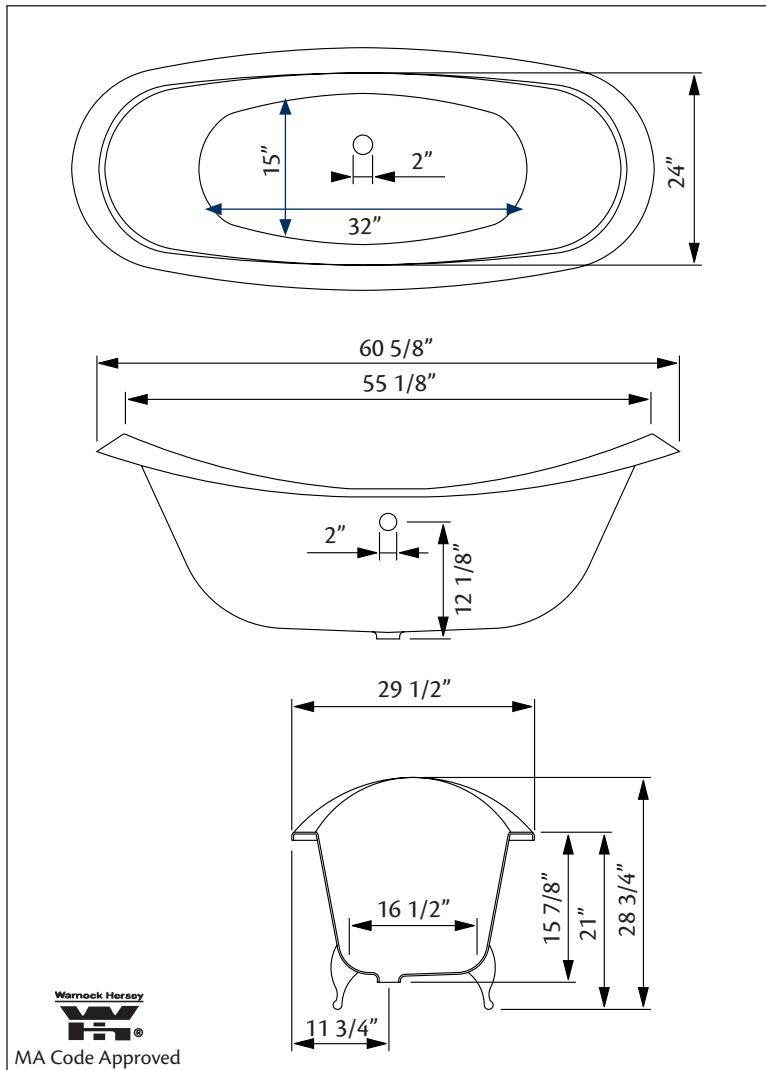

Model 2112 Shown

61" x 30" Wide x 29" Tall, 300 lbs, 46 gallons, 175 litres

Colours: White or Biscuit Interior with Matching or Custom Colour Exterior

Feet: Brass Plated, Brushed Nickel, Chrome Plated, Polished Nickel, White Coated, Antique Bronze

Related Products:

5115LEV Tub Filler With Hand Shower

3970 Heavy Duty Water Supply Lines

5127 Tub Filler With Hand Shower

3411 Water Supply Lines

Note: Rough-in dimensions may vary +/- 1/2" and are subject to change. No responsibility is assumed by Cheviot Products Inc. One Year Limited Warranty against manufacturer's defects.

Model 2112 Shown

68" x 31" Wide x 30 1/4" Tall, 330 lbs, 49 gallons
Colours: White or Biscuit Interior with Matching or Custom Colour Exterior

Feet: Brass Plated, Brushed Nickel, Chrome Plated, Polished Nickel, White Coated, Antique Bronze

72" x 31" Wide x 30 1/4" Tall, 335 lbs, 51.5 gallons
Colours: White or Biscuit Interior with Matching or Custom Colour Exterior

Feet: Brass Plated, Brushed Nickel, Chrome Plated, Polished Nickel, White Coated, Antique Bronze