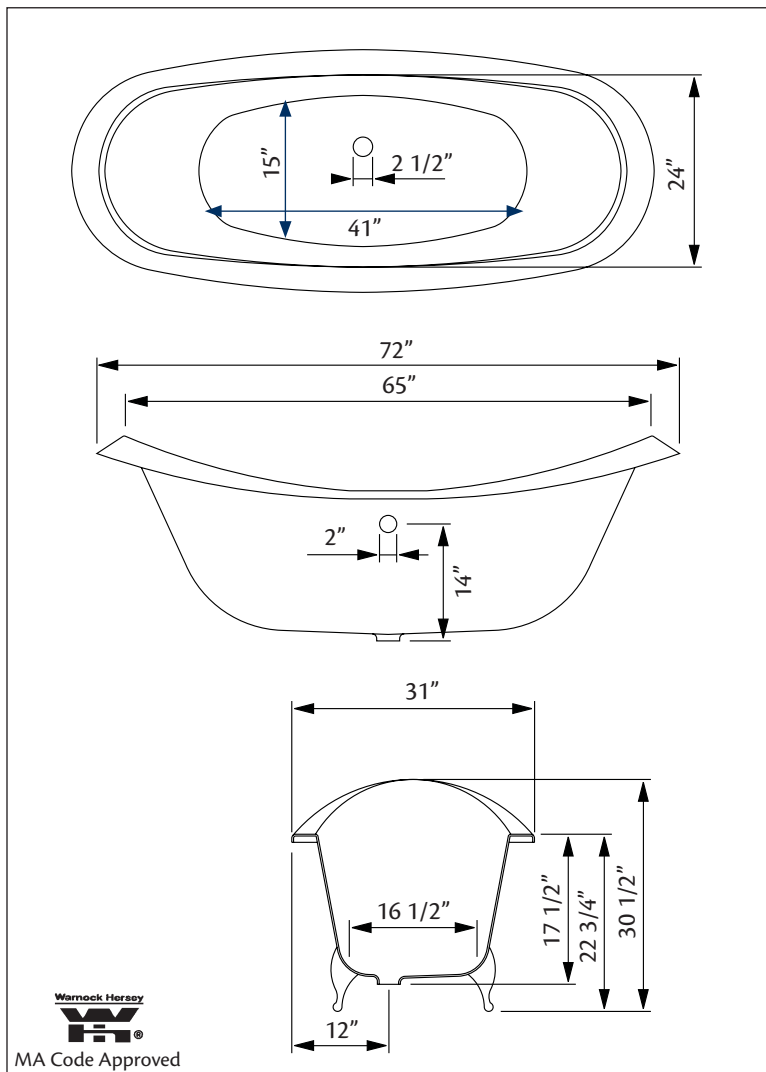

Model 2112 Shown

68" x 31" Wide x 30 1/4" Tall, 330 lbs, 49 gallons
Colours: White or Biscuit Interior with Matching or Custom Colour Exterior

Feet: Brass Plated, Brushed Nickel, Chrome Plated, Polished Nickel, White Coated, Antique Bronze

Related Products:

5115LEV Tub Filler With Hand Shower

3970 Heavy Duty Water Supply Lines

5127 Tub Filler With Hand Shower

3411 Water Supply Lines

Note: Rough-in dimensions may vary +/- 1/2" and are subject to change. No responsibility is assumed by Cheviot Products Inc. One Year Limited Warranty against manufacturer's defects.

72" x 31" Wide x 30 1/4" Tall, 335 lbs, 51.5 gallons
Colours: White or Biscuit Interior with Matching or Custom Colour Exterior

Feet: Brass Plated, Brushed Nickel, Chrome Plated, Polished Nickel, White Coated, Antique Bronze