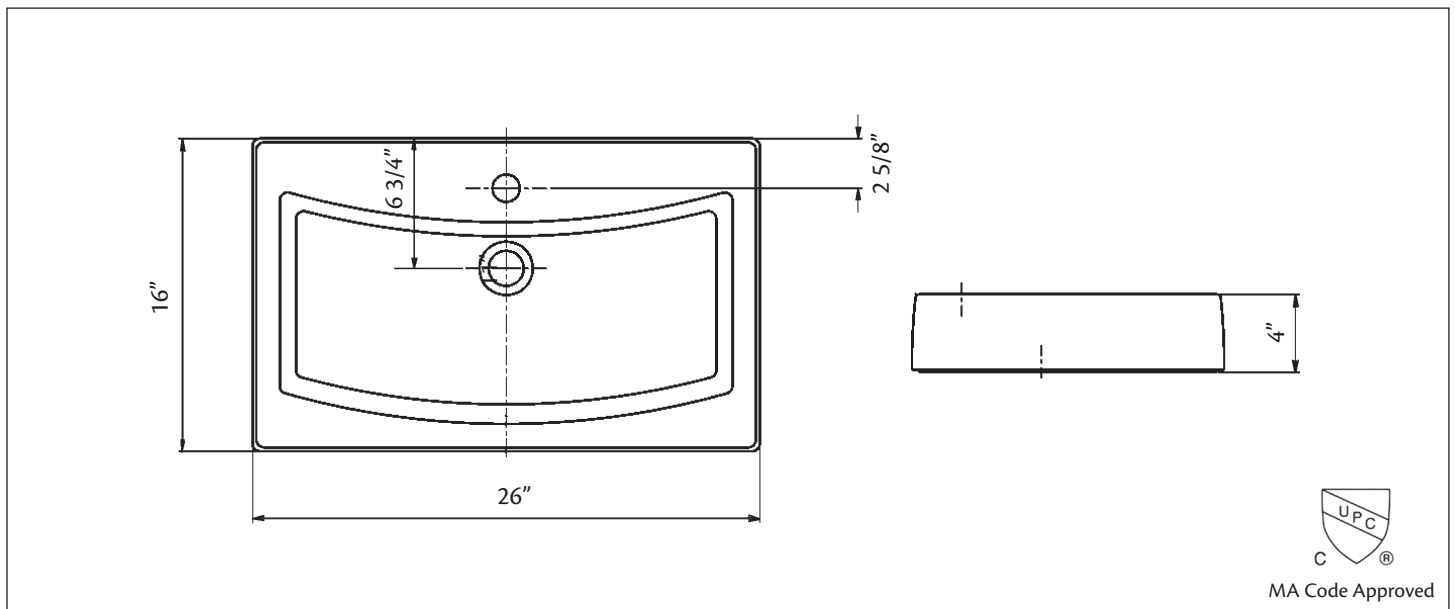

1620 MEDITERRANEAN Overcounter Lavatory 25 5/8" x 15 3/4" x 4" O.D.

Cheviot Products' vitreous china lavatories are finely crafted for outstanding beauty and practicality. Fired onto each sink is a fine glaze of powdered glass to ensure a lifetime of durability, ease of cleaning, and resistance to bacteria and other microbes.

Colours: White

Drillings: Single hole and 8" drilling

No overflow hole: 5297 Dome Drain must be used.

Related Products:

7788 CONTEMPORARY
Widespread Faucet

5214 CITY
Single Hole Faucet

5216 METRO
Single Hole Faucet

Note: Rough-in dimensions may vary +/- 1/2" and are subject to change. No responsibility is assumed by Cheviot Products Inc. One Year Limited Warranty against manufacturer's defects.