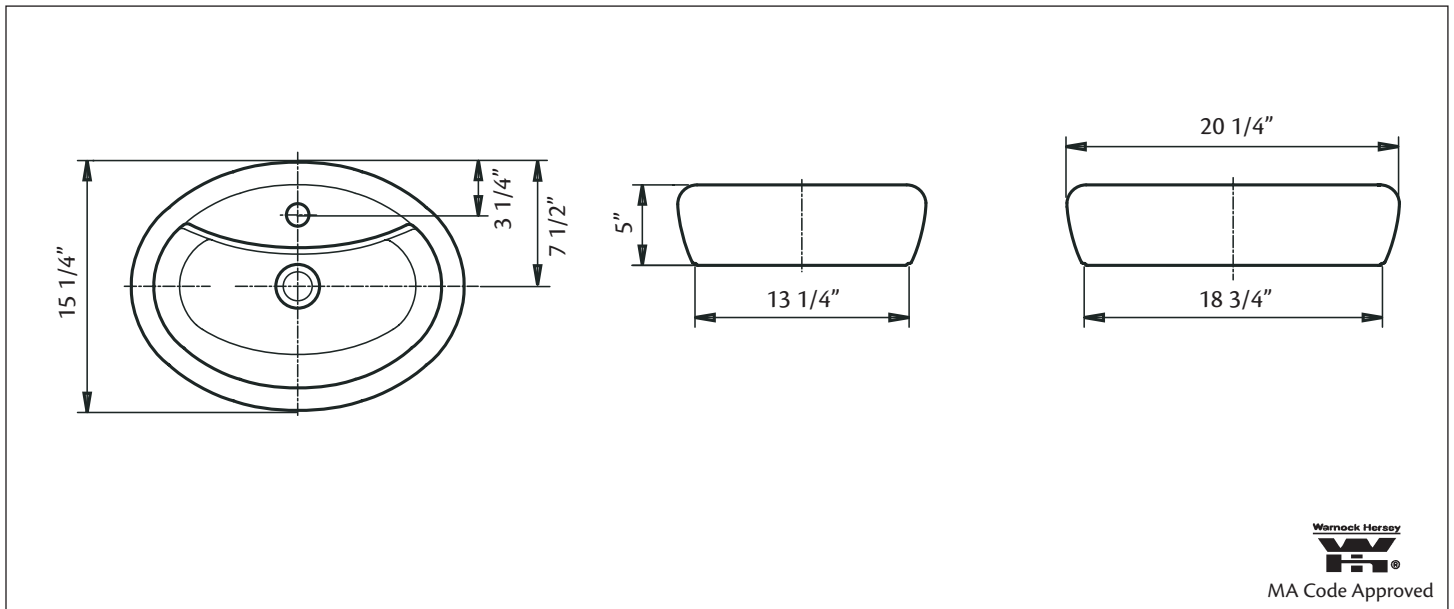

## 1273 MILANO Overcounter Lavatory

20 3/8" x 15 1/8" x 5" O.D.

*Cheviot Products' vitreous china lavatories are finely crafted for outstanding beauty and practicality. Fired onto each sink is a fine glaze of powdered glass to ensure a lifetime of durability, ease of cleaning, and resistance to bacteria and other microbes.*

**Colours:** White

**Drillings:** Single hole drilling only

No overflow hole: 5297 Dome Drain must be used.

**Related Products:**

**5289 SEINE**  
Single Hole Faucet

**5291 THAMES**  
Single Hole Faucet

**Note:** Rough-in dimensions may vary +/- 1/2" and are subject to change. No responsibility is assumed by Cheviot Products Inc. One Year Limited Warranty against manufacturer's defects.