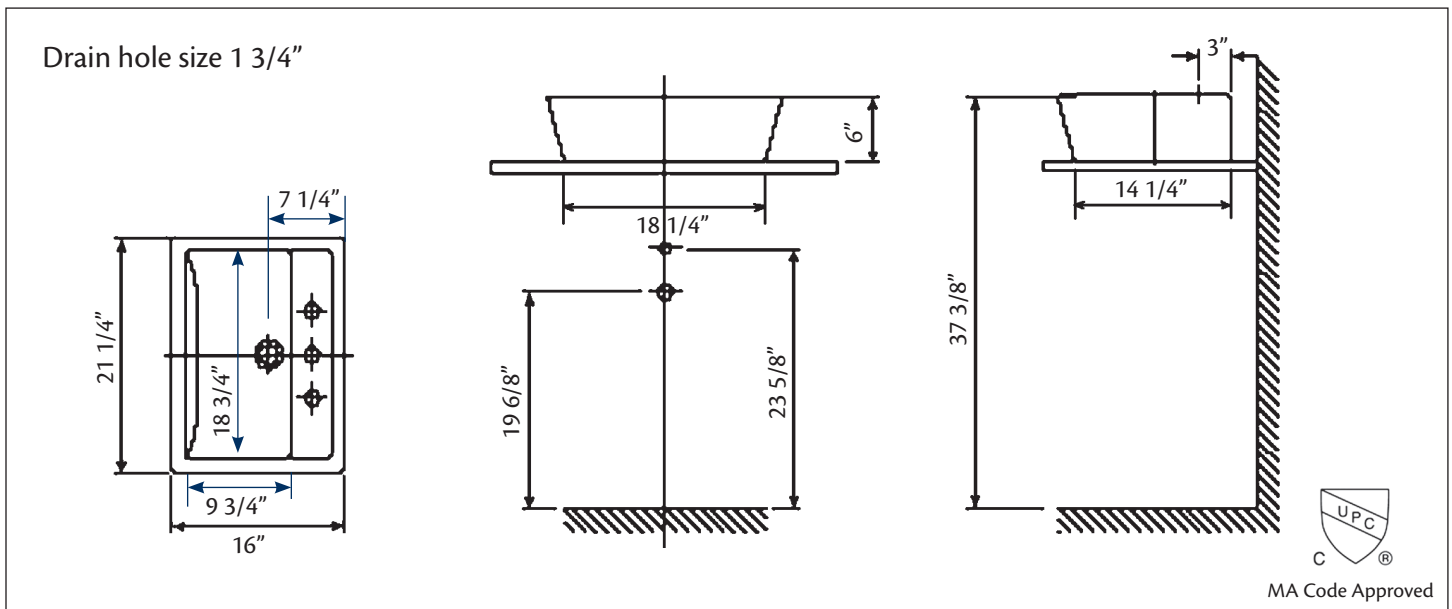

1237/18 SENTIRE Overcounter Lavatory

18" x 15 3/4" x 6"

Cheviot Products' vitreous china lavatories are finely crafted for outstanding beauty and practicality. Fired onto each sink is a fine glaze of powdered glass to ensure a lifetime of durability, ease of cleaning, and resistance to bacteria and other microbes.

Drain hole size 1 3/4"

Colours: White

Drillings: Single hole and 8" drilling

No overflow hole: 5297 Dome Drain must be used.

Related Products:

7788 CONTEMPORARY
Widespread Faucet

5214 CITY
Single Hole Faucet

5216 METRO
Single Hole Faucet

Note: Rough-in dimensions may vary +/- 1/2" and are subject to change. No responsibility is assumed by Cheviot Products Inc. One Year Limited Warranty against manufacturer's defects.

1237/21 SENTIRE Overcounter Lavatory

21 1/4" x 15 3/4" x 6"

Cheviot Products' vitreous china lavatories are finely crafted for outstanding beauty and practicality. Fired onto each sink is a fine glaze of powdered glass to ensure a lifetime of durability, ease of cleaning, and resistance to bacteria and other microbes.