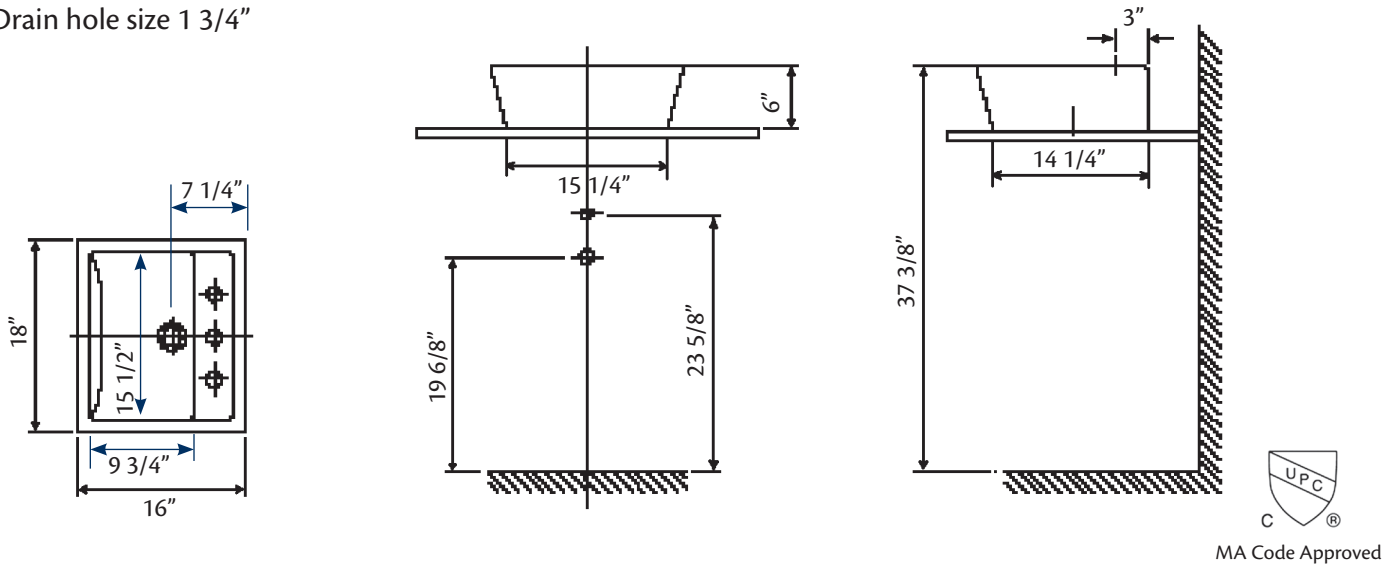

1237/18 SENTIRE Overcounter Lavatory

18" x 15 3/4" x 6"

Cheviot Products' vitreous china lavatories are finely crafted for outstanding beauty and practicality. Fired onto each sink is a fine glaze of powdered glass to ensure a lifetime of durability, ease of cleaning, and resistance to bacteria and other microbes.

Drain hole size 1 3/4"

Colours: White

Drillings: Single hole and 8" drilling

No overflow hole: 5297 Dome Drain must be used.

Related Products:

7788 CONTEMPORARY
Widespread Faucet

5214 CITY
Single Hole Faucet

5216 METRO
Single Hole Faucet

Note: Rough-in dimensions may vary +/- 1/2" and are subject to change. No responsibility is assumed by Cheviot Products Inc. One Year Limited Warranty against manufacturer's defects.

Colours: White

Drillings: Single hole and 8" drilling

No overflow hole: 5297 Dome Drain must be used.

Related Products:

7788 CONTEMPORARY
Widespread Faucet

5214 CITY
Single Hole Faucet

5216 METRO
Single Hole Faucet