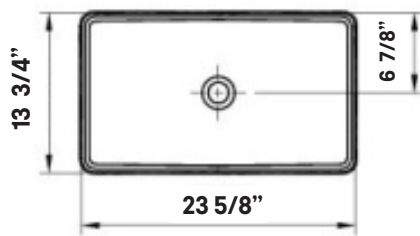

Prime Vessel Sink

#1227 | 23 5/8" x 13 3/4" x 5 1/8"

Low slung and unapologetically modern, the PRIME Vessel Sink defines contemporary style and quality.

Cheviot Products vitreous china lavatories are finely crafted for outstanding beauty and practicality. Fired onto each sink is a fine glaze of powdered glass to ensure a lifetime of durability, ease of cleaning, and resistance to bacteria and other microbes.

Construction
Fireclay Construction

Drillings
No overflow hole. #5297
Umbrella Drain must be used.

No Faucet Holes

Colours
White

Note
Rough-in dimensions may vary +/- 1/2" and are subject to change. No responsibility is assumed by Cheviot Products Inc. One Year Limited Warranty against manufacturer's defects.