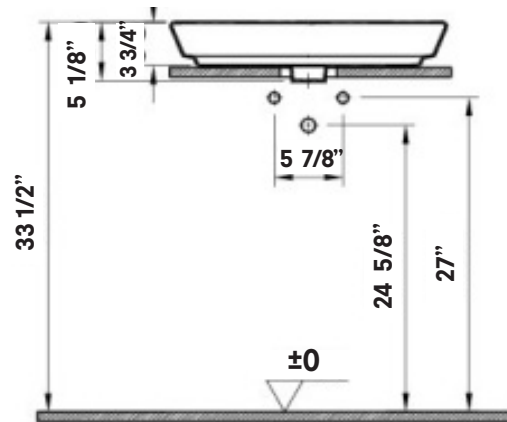

Prime Vessel Sink

#1227 | 23 5/8" x 13 3/4" x 5 1/8"

Low slung and unapologetically modern, the PRIME Vessel Sink defines contemporary style and quality.

Cheviot Products vitreous china lavatories are finely crafted for outstanding beauty and practicality. Fired onto each sink is a fine glaze of powdered glass to ensure a lifetime of durability, ease of cleaning, and resistance to bacteria and other microbes.

Construction
Fireclay Construction

Drillings
No overflow hole. #5297
Umbrella Drain must be used.

No Faucet Holes

Colours
White

Note
Rough-in dimensions may vary +/- 1/2" and are subject to change. No responsibility is assumed by Cheviot Products Inc. One Year Limited Warranty against manufacturer's defects.