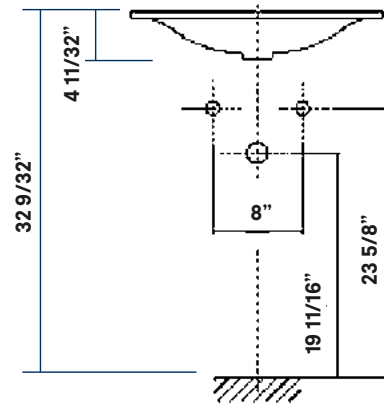

Colours

White, Biscuit

Drillings

No overflow hole: 5297 Dome Drain must be used.

Note

Rough-in dimensions may vary +/- 1/2" and are subject to change.
No responsibility is assumed by Cheviot Products Inc.
One Year Limited Warranty against manufacturer's defects.