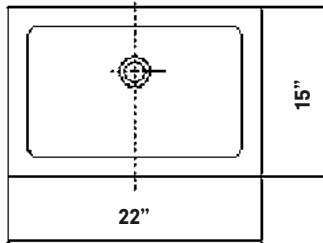

Colours

White, Biscuit

Drillings

No overflow hole: 5297 Dome Drain must be used.

Note

Rough-in dimensions may vary +/- 1/2" and are subject to change.
No responsibility is assumed by Cheviot Products Inc.
One Year Limited Warranty against manufacturer's defects.