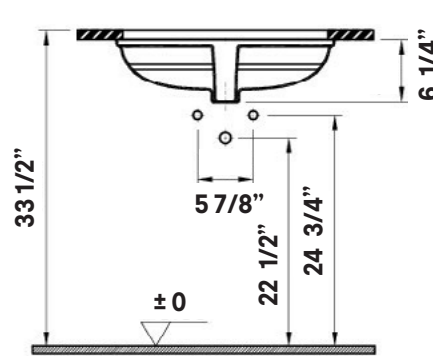

## Sienna Undermount Basin

#1120 | 21 1/4" x 14 1/2" I.D.

Cheviot Products' vitreous china lavatories are finely crafted for outstanding beauty and practicality. Fired onto each sink is a fine glaze of powdered glass to ensure a lifetime of durability, ease of cleaning, and resistance to bacteria and other microbes.

**Colours**  
White

**Drillings**  
None

**Note**  
Rough-in dimensions may vary +/- 1/2" and are subject to change.  
No responsibility is assumed by Cheviot Products Inc. One Year Limited Warranty against manufacturer's defects.