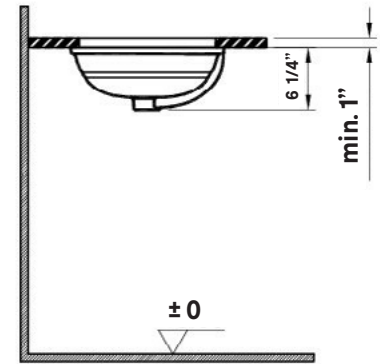

## Sienna Undermount Basin

#1120 | 21 1/4" x 14 1/2" I.D.

Cheviot Products' vitreous china lavatories are finely crafted for outstanding beauty and practicality. Fired onto each sink is a fine glaze of powdered glass to ensure a lifetime of durability, ease of cleaning, and resistance to bacteria and other microbes.

**Colours**  
White

**Drillings**  
None

**Note**  
Rough-in dimensions may vary +/- 1/2" and are subject to change.  
No responsibility is assumed by Cheviot Products Inc. One Year Limited Warranty against manufacturer's defects.

### Related Products

#5230 Kensington  
Widespread Lavatory  
Faucet

#5220 Widespread  
Lavatory Faucet

#5236 4" Centreset  
Lavatory Faucet