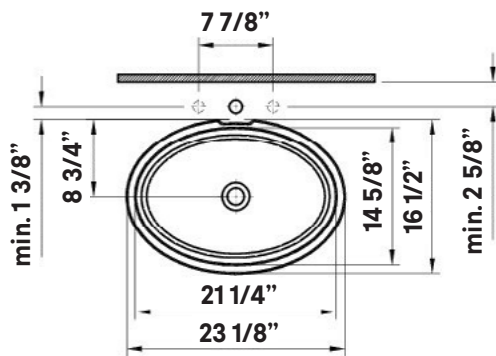

## Sienna Undermount Basin

#1120 | 21 1/4" x 14 1/2" I.D.

Cheviot Products' vitreous china lavatories are finely crafted for outstanding beauty and practicality. Fired onto each sink is a fine glaze of powdered glass to ensure a lifetime of durability, ease of cleaning, and resistance to bacteria and other microbes.

**Colours**  
White

**Drillings**  
None

**Note**  
Rough-in dimensions may vary +/- 1/2" and are subject to change.  
No responsibility is assumed by Cheviot Products Inc. One Year Limited Warranty against manufacturer's defects.

### Related Products

#5230 Kensington  
Widespread Lavatory  
Faucet

#5220 Widespread  
Lavatory Faucet

#5236 4" Centreset  
Lavatory Faucet