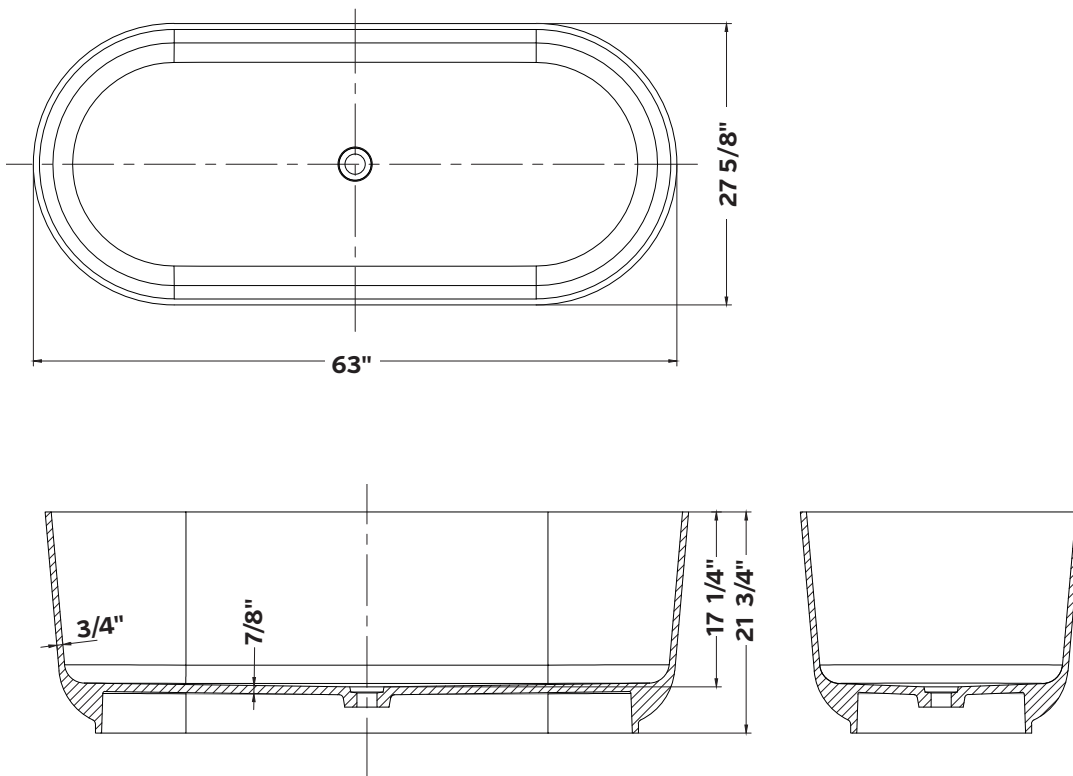

#4123-WW Shown

Verona Solid Surface Bathtub

#4123 | 63" L x 27 5/8" W x 21 3/4" H

Weight 220 lbs, Capacity 71 gallons

Cheviot Products' solid surface bathtubs are hand-formed, using the latest generation of composite resin materials. Warm to the touch and possessing superior insulation properties, these bathtubs are ideal for those who prefer a long, hot soak. Inherently harder and stronger than acrylic, solid surface bathtubs are also impervious to creaking and flexing. Polished by hand to a glossy sheen, the material is stain resistant and easy to clean and maintain.

Rim Configuration

Slimline

Colours

Gloss White
Matte Black

Note

Rough-in dimensions may vary +/- 1/2" and are subject to change. No responsibility is assumed by Cheviot Products Inc. One Year Limited Warranty against manufacturer's defects.