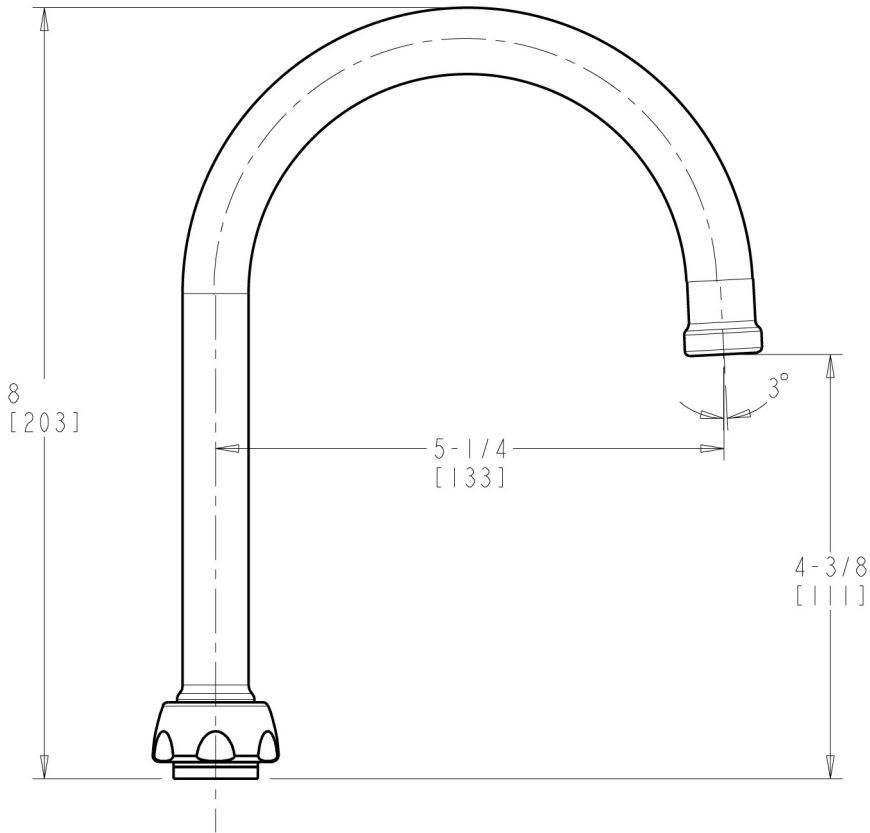

## Architect/Engineer Specification

Chicago Faucets No. GN2H8FCJKABCP, Flow Control Rigid / Swing Gooseneck Spout, chrome plated. ECAST® construction with less than 0.25% lead content by weighted average.