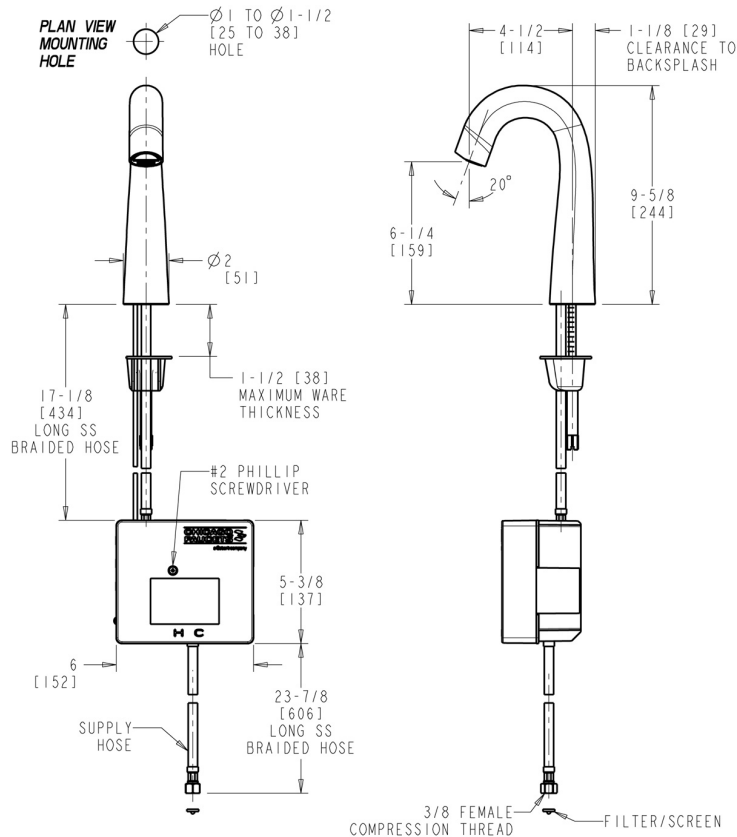

Date _____

ECAST

ECAST products are intended for installation where state laws and local codes mandate lead content levels or in any location where lead content is a concern.

2100 South Clearwater Drive
Des Plaines, IL
P: 847/803-5000
F: 847/803-5454
Technical: 800/TEC-TRUE
www.chicagofaucets.com

Architect/Engineer Specification

Chicago Faucets No. EQ-C11A-11ABCP, EQ High Arc Series Lavatory Sink Faucet with hands-free infrared detection, single-hole deck mount. Chrome plated. 0.5 GPM (1.9 L/min) vandal-proof, pressure compensating, Econo-Flo non-aerating spray outlet. Single supply for tempered water. Powered by 4 "AA" alkaline batteries (included) - up to 5-year battery life. Includes stainless steel braided hose(s). No mixer included. On-demand IR detection for hands-free actuation and maximum water savings. 20 seconds standard maximum run time; drops to 10 seconds in high use environments for additional water savings. ECAST® construction with less than 0.25% lead content by weighted average. CALGreen compliant. This product meets ADA ANSI/ICC A117.1 requirements and is tested and certified to industry standards: ASME A112.18.1/CSA B125.1, Certified to NSF/ANSI 61, Section 9 by CSA, California Health and Safety Code 116875 (AB1953-2006), Vermont Bill S.152, NSF/ANSI 372 Low Lead Content, and California Green Building Standards Code (CALGreen).