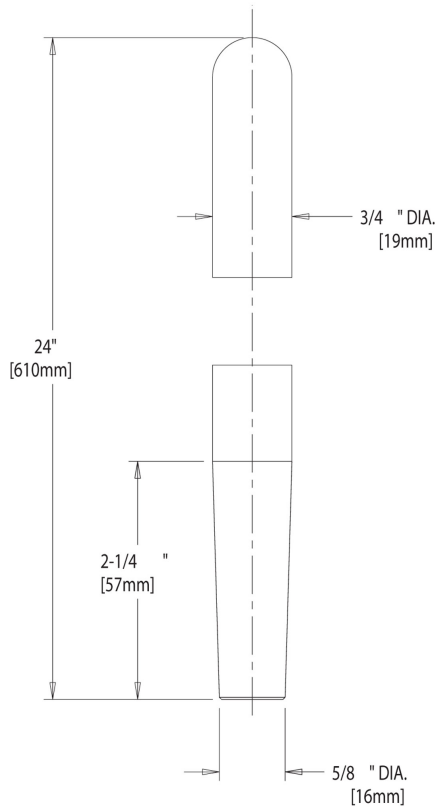

### Product Type

---

Aluminum Upright Rod 3/4" x 24"

Contractor \_\_\_\_\_

Submitted as Shown       Submitted with Variations

Date \_\_\_\_\_

2100 South Clearwater Drive  
Des Plaines, IL  
P: 847/803-5000  
F: 847/803-5454  
Technical: 800/TEC-TRUE  
www.chicagofaucets.com

## Architect/Engineer Specification

Chicago Faucets No. 9911-NF, Aluminum Upright Rod 3/4 x 24.