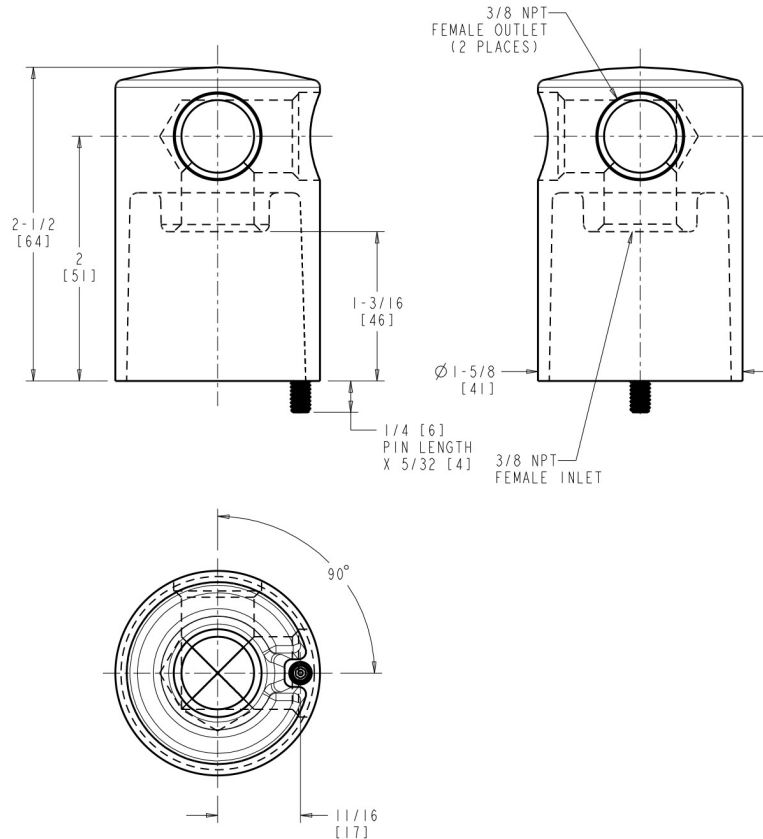

### Features & Specifications

- 3/8" NPT Female Thread Inlet
- Two 3/8" NPT Female Thread Outlets
- Anti-Rotational Body Deck Pin to Prevent Turning

Job Name \_\_\_\_\_

Item Number \_\_\_\_\_

Section/Tag \_\_\_\_\_

**Architect/Engineer Specification**

Chicago Faucets No. 982-VPCP, Turret with Two Side Outlets @ 90° 1/2 and Vandal Resistant Pin, chrome plated. 3/8 NPT female thread inlet. Two 3/8 NPT female thread outlets. Anti-rotational body deck pin to prevent turning.