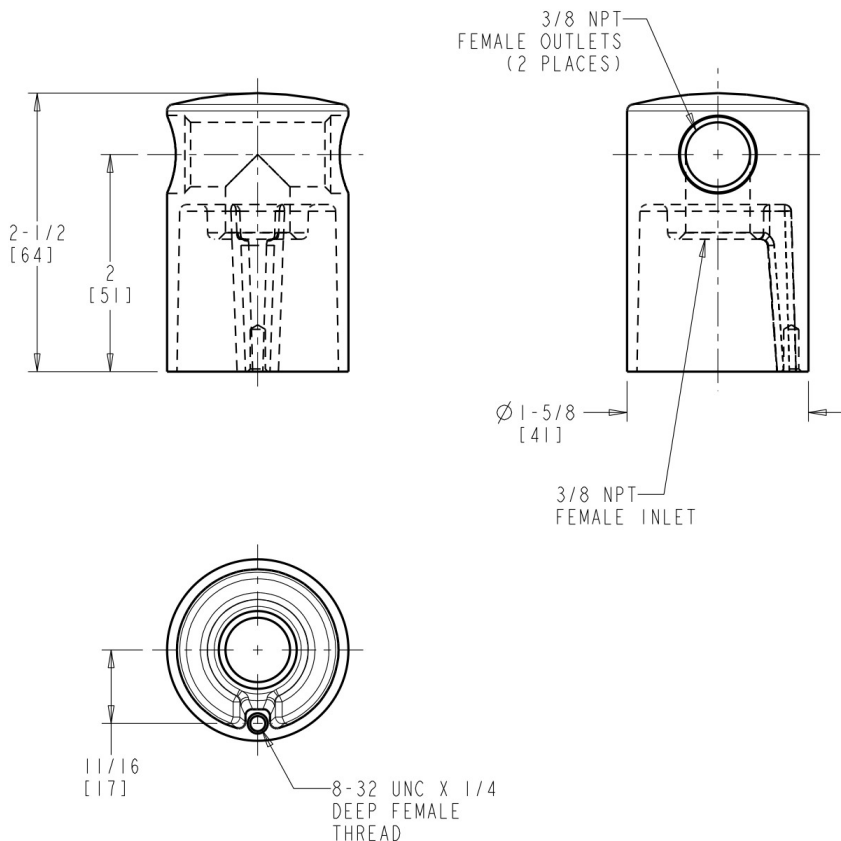

### Features & Specifications

- 3/8" NPT Female Thread Inlet
- Two 3/8" NPT Female Thread Outlets

Job Name \_\_\_\_\_

Item Number \_\_\_\_\_

Section/Tag \_\_\_\_\_

Model Specified \_\_\_\_\_

Architect \_\_\_\_\_

**Architect/Engineer Specification**

Chicago Faucets No. 981-CP, Turret with Two Side Outlets @ 180° ± 1/2°, chrome plated. 3/8 NPT female thread inlet. Two 3/8 NPT female thread outlets.

**Operation and Maintenance**