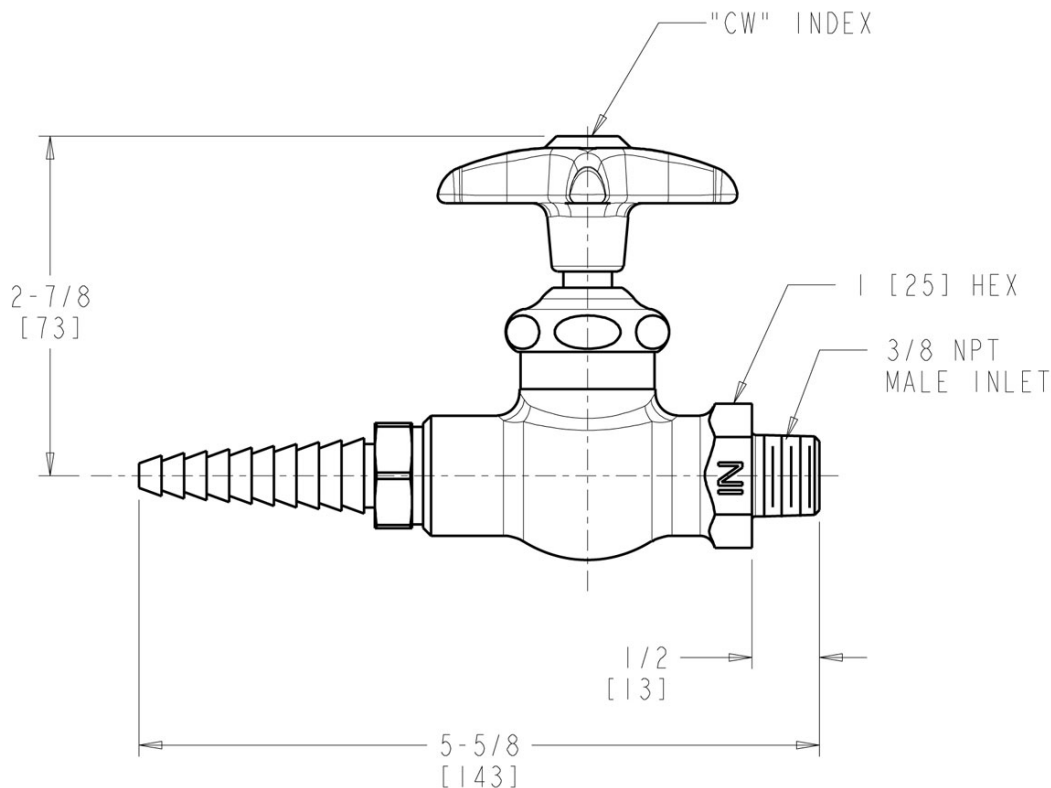

#### Features & Specifications

- Single Hole
- Full Flow Nozzle
- 2-1/2" Vandal Proof Cross Handles
- Slow Compression Operating Cartridges
- 3/8" - 18 NPT Male Thread Inlet

### Architect/Engineer Specification

Chicago Faucets No. 937-CP, Laboratory Water Valve, chrome plated. Serrated, full-flow laboratory nozzle. 2-1/2" metal, vandal-proof, cross handle with eight-point, tapered broach and button indexed "CW". Slow compression rebuildable cartridge, opens and closes 360° for fine adjustment, closes with water pressure, features square, tapered stem. 3/8"-18 NPT male thread inlet.