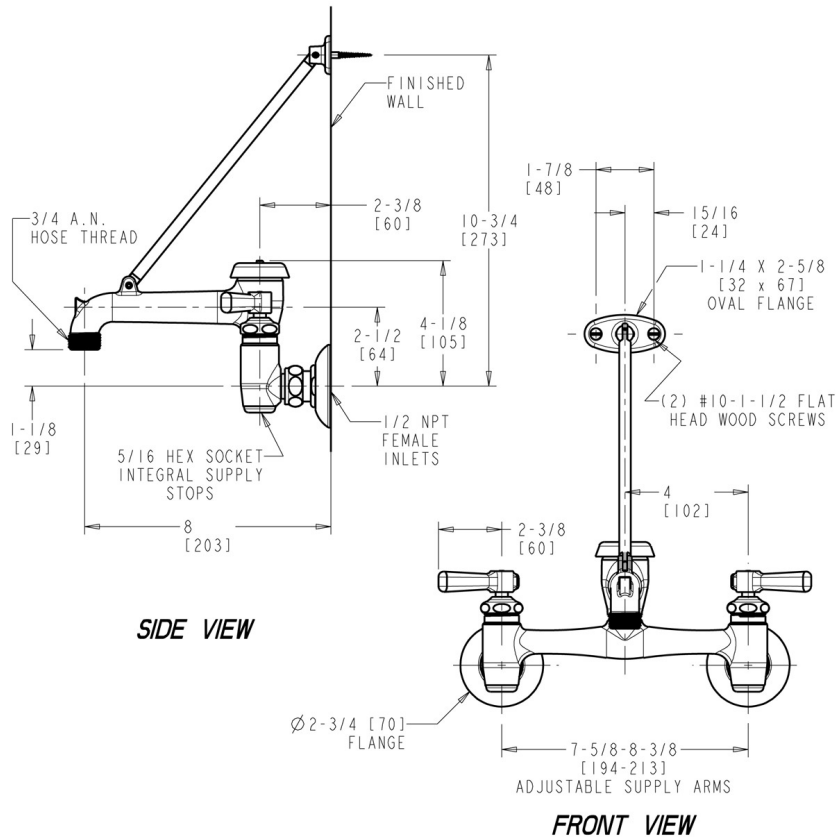

Contractor \_\_\_\_\_

Submitted as Shown       Submitted with Variations

Date \_\_\_\_\_

2100 South Clearwater Drive  
Des Plaines, IL  
P: 847/803-5000  
F: 847/803-5454  
Technical: 800/TEC-TRUE  
www.chicagofaucets.com

### Architect/Engineer Specification

Chicago Faucets No. 897-MPCCP, Sink Faucet for hot and cold water, wall-mounted with 7-5/8" - 8-3/8" adjustable centers. Chrome plated. Includes integral hot and cold water supply stops. Vacuum breaker spout with pail hook and wall brace. 2-3/8" metal, vandal-proof, lever handles with sixteen-point, tapered broach and secured blue and red index buttons. Quatum™ rebuildable compression cartridge, opens and closes 90°, closes with water pressure, features square, tapered stem. Adjustable supply arms include 1/2" NPT female union nut and integral check valves. 3/4" male hose thread outlet. Round wall escutcheons. Integral stop valves for servicing the faucet. Master pack quantity of 8. NOTE: Atmospheric vacuum breaker is NOT intended for continuous pressure applications. This product meets ADA ANSI/ICC A117.1 requirements and is tested and certified to industry standards: ASME A112.18.1/CSA B125.1.