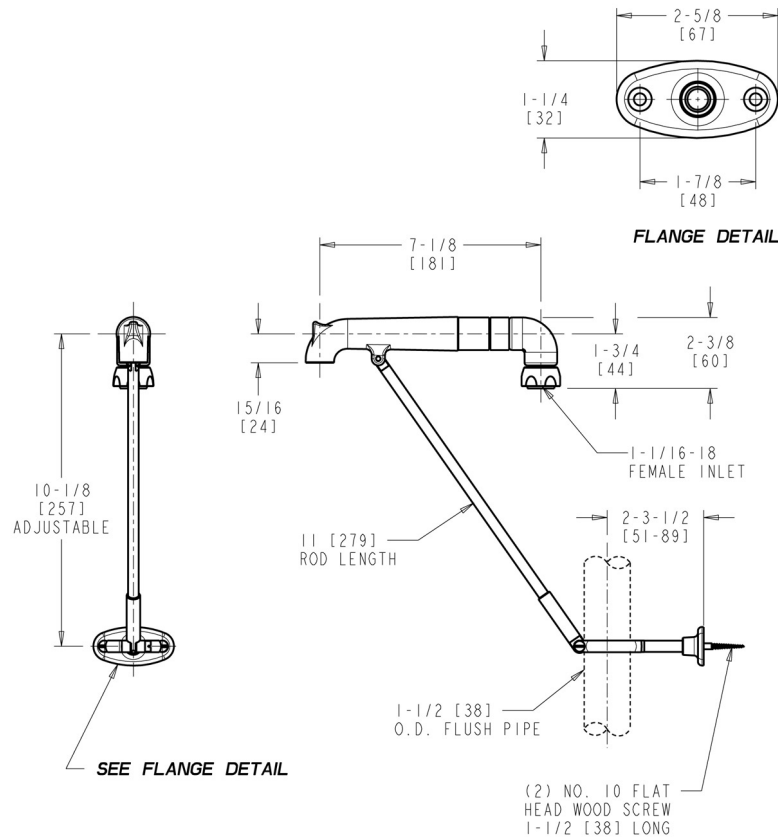

Submitted as Shown       Submitted with Variations

Date \_\_\_\_\_

2100 South Clearwater Drive  
Des Plaines, IL  
P: 847/803-5000  
F: 847/803-5454  
Technical: 800/TEC-TRUE  
www.chicagofaucets.com

## Architect/Engineer Specification

Chicago Faucets No. 814-SJKCP, Rigid Spout with Pail Hook and Pipe Support, chrome plated.