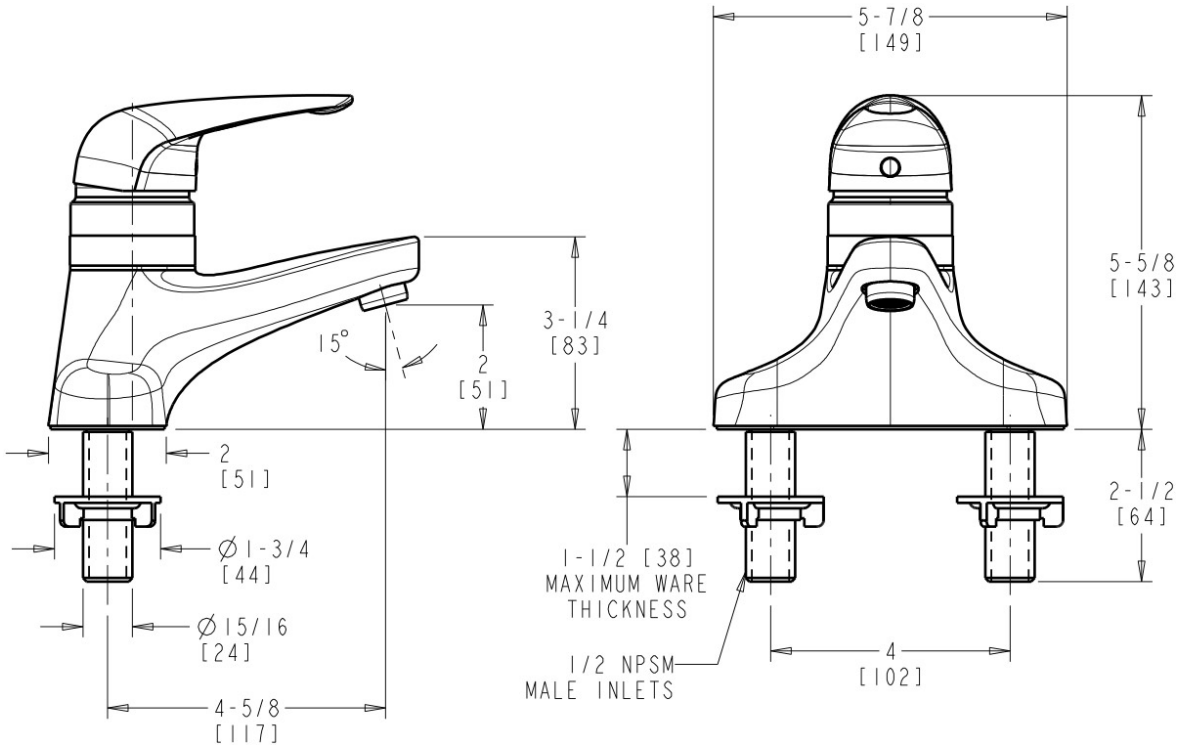

Architect/Engineer Specification

Chicago Faucets No. 420-T41E74ABCP, Sink Faucet for hot and cold water, single lever, deck-mounted with 4" fixed centers, chrome plated. Rigid, cast brass spout, 4-5/8" center-to-center. 1.0 GPM (3.8 L/min) pressure compensating laminar outlet. Ceramic mixing cartridge, includes thermostatic scald protection. Cartridge includes Integral inlet check valves to protect against cross-flow, 1/2" NPSM supply inlets for 3/8" or 1/2" flexible riser. ECAST® construction with less than 0.25% lead content by weighted average. This product meets ADA ANSI/ICC A117.1 requirements and is tested and certified to industry standards: ASME A112.18.1/CSA B125.1, ASSE 1070/ASME A112.1070/CSA B125.70, Certified to NSF/ANSI 61, Section 9, California Health and Safety Code 116875 (AB1953-2006), Vermont Bill S.152, and NSF/ANSI 372 Low Lead Content.