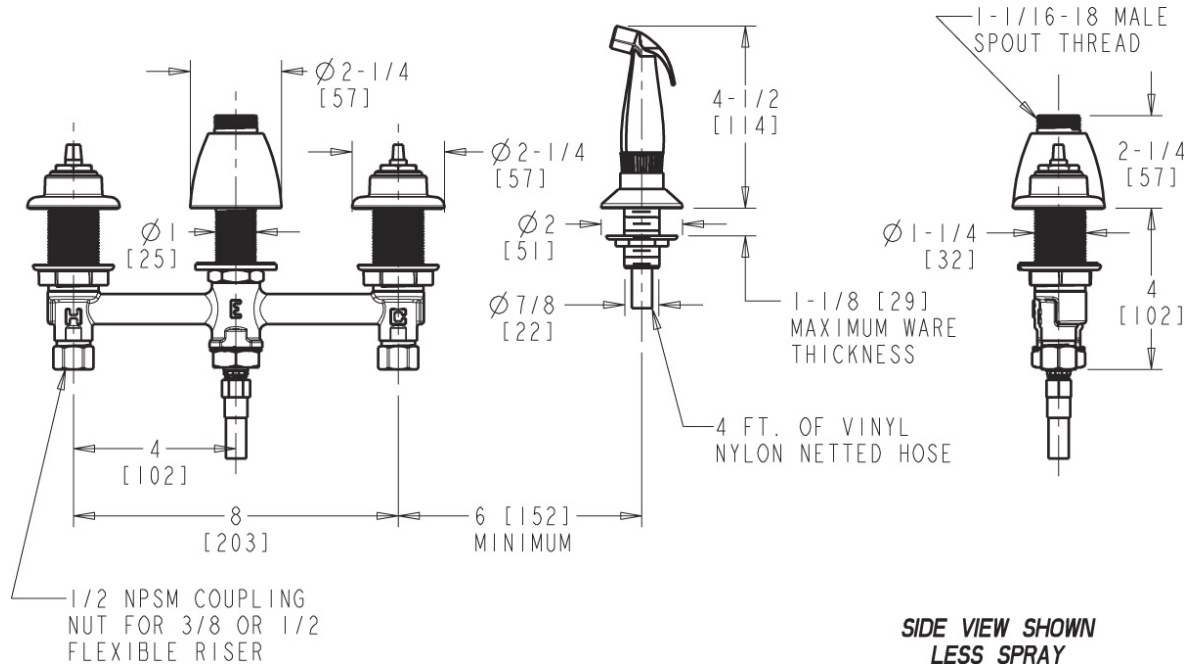

MECHANICAL FAUCETS

200-A1000LESHAB

Manual Sink Faucets

Product Type

Deck Mounted 8" Fixed Centers Concealed Sink Hot and Cold Water Faucet with Side Spray

Features & Specifications

- 8" Fixed Centers
- Quatern Compression Operating Cartridges
- 1/2" NPSM Supply Inlets and Coupling Nut for 3/8" or 1/2" Flexible Riser
- ECAST® design provides durable construction with total lead content equal to or less than 0.25% by weighted average

2100 South Clearwater Drive
Des Plaines, IL
P: 847/803-5000
F: 847/803-5454
Technical: 800/TEC-TRUE
www.chicagofaucets.com

200-A1000LESHAB

Manual Sink Faucets

Architect/Engineer Specification

Chicago Faucets No. 200-A1000LESHAB, Sink Faucet for hot and cold water, concealed deck-mount with 8" fixed centers and side spray, chrome plated. Quatern™ rebuildable compression cartridge, opens and closes 90°, closes with water pressure, features square, tapered stem. 1/2" NPSM supply inlets and coupling nut for 3/8" or 1/2" flexible riser. ECAST® construction with less than 0.25% lead content by weighted average.