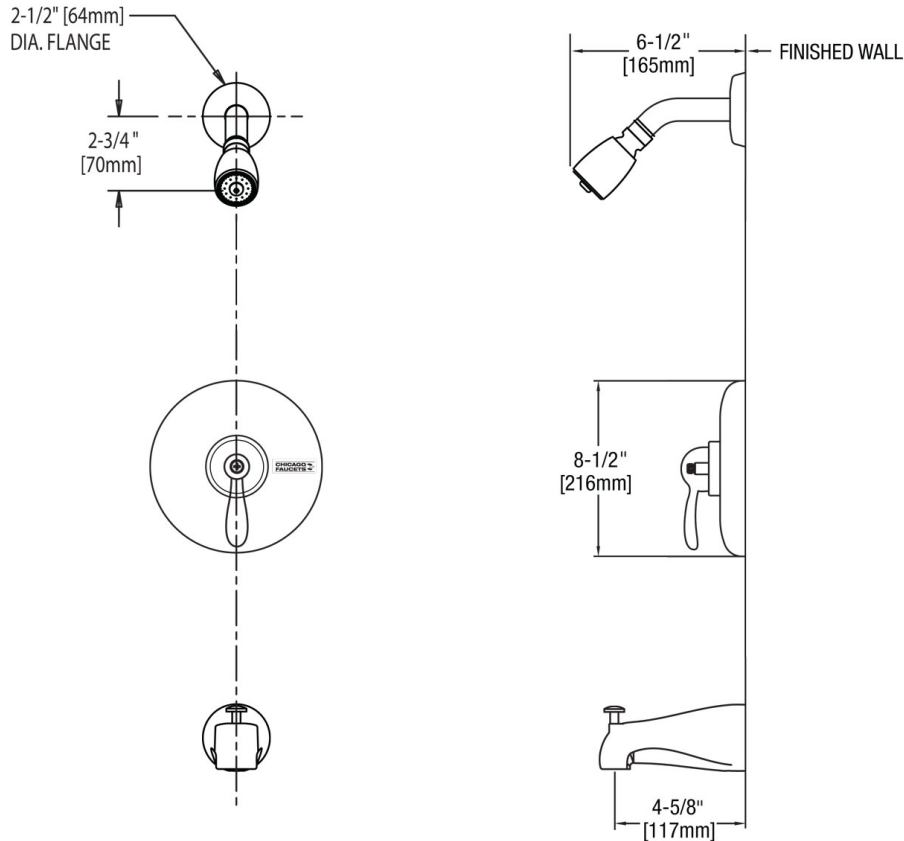

MECHANICAL FAUCETS

1905-TK622LCP

Tub and Shower Fittings

Product Type

Wall Mounted Trim Kits Tub and Shower Trim Kit with Shower Head and Diverter Tub Spout

Features & Specifications

- Trim Kits
- 5-3/8" Tub Spout with Diverter
- 1.5 GPM Max. Flow Rate @ 80 PSI Shower Head
- Valve Trim Included

Contractor _____

Submitted as Shown Submitted with Variations

Date _____

2100 South Clearwater Drive
Des Plaines, IL
P: 847/803-5000
F: 847/803-5454
Technical: 800/TEC-TRUE
www.chicagofaucets.com

Architect/Engineer Specification

Chicago Faucets No. 1905-TK622LCP, Trim Kit for Tub and Shower System, wall-mounted, with shower head and diverter tub spout. Chrome plated. Tub spout with diverter, 5-3/8" center-to-center. Shower head with ball joint, 1.5 GPM max. flow rate @ 80 PSI. Valve trim included.