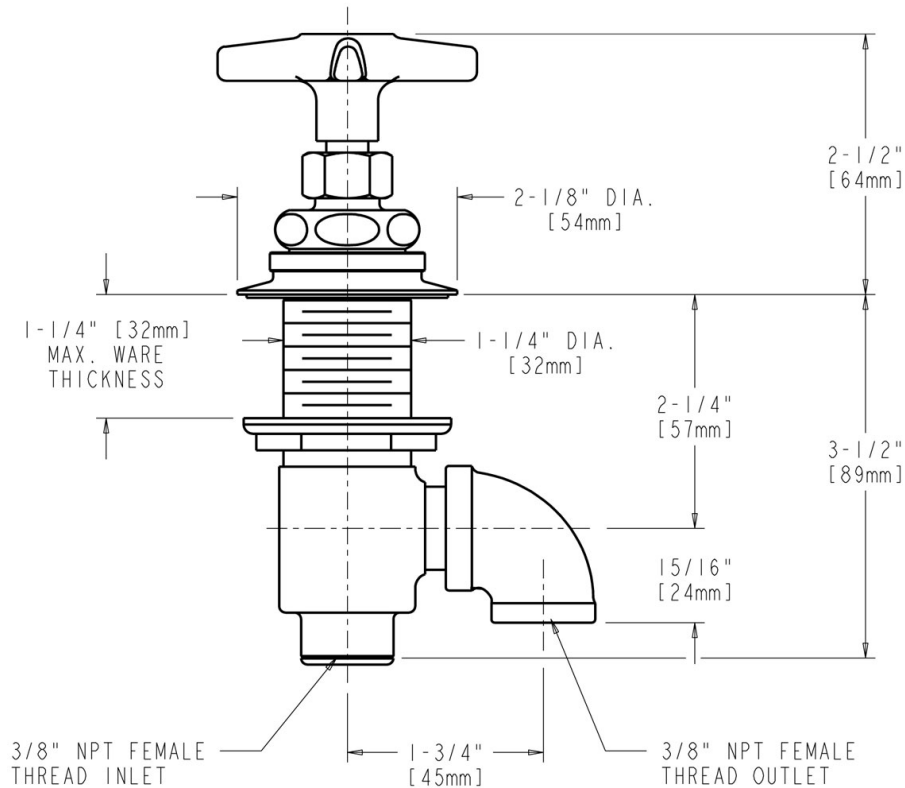

MECHANICAL FAUCETS

1322-LEB

Remote Valves

Product Type

Laboratory Remote Valves

Features & Specifications

- Multiple Service Valves
- Needle Valve Compression Operating Cartridges
- 3/8" - 18 NPT Female Thread Inlet
- 204 Handle Less Index Button

Date _____

2100 South Clearwater Drive
Des Plaines, IL
P: 847/803-5000
F: 847/803-5454
Technical: 800/TEC-TRUE
www.chicagofaucets.com

Architect/Engineer Specification

Chicago Faucets No. 1322-LEB, Laboratory Remote Valve, chrome plated. 2-1/2" metal, vandal-proof, cross handle with eight-point, tapered broach. Includes buttons indexed "AIR", "GAS", and "VAC". 3/8"-18 NPT female thread inlet.