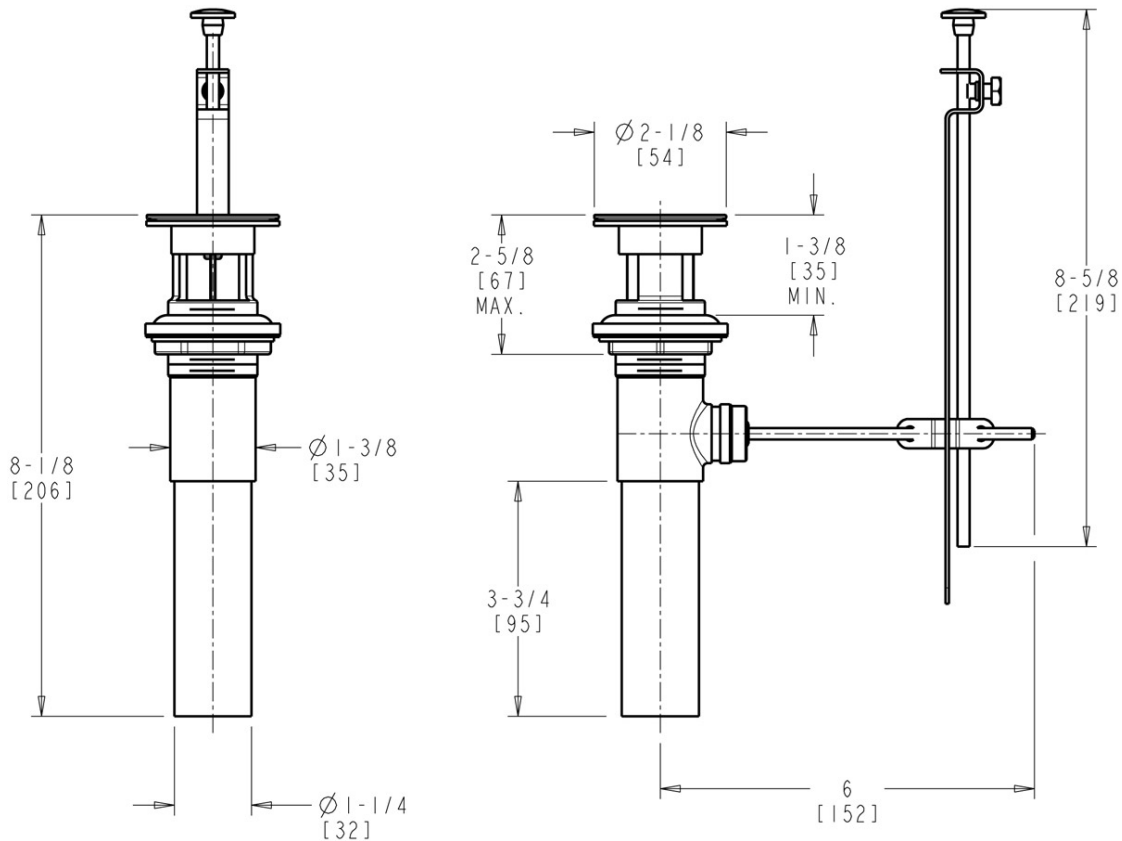

Contractor \_\_\_\_\_

Submitted as Shown       Submitted with Variations

Date \_\_\_\_\_

2100 South Clearwater Drive  
Des Plaines, IL  
P: 847/803-5000  
F: 847/803-5454  
Technical: 800/TEC-TRUE  
www.chicagofaucets.com

## Architect/Engineer Specification

Chicago Faucets No. 1233-KJKCP, 2-1/8" Diameter Pop-up Drain, chrome plated. Includes lift knob and rod.