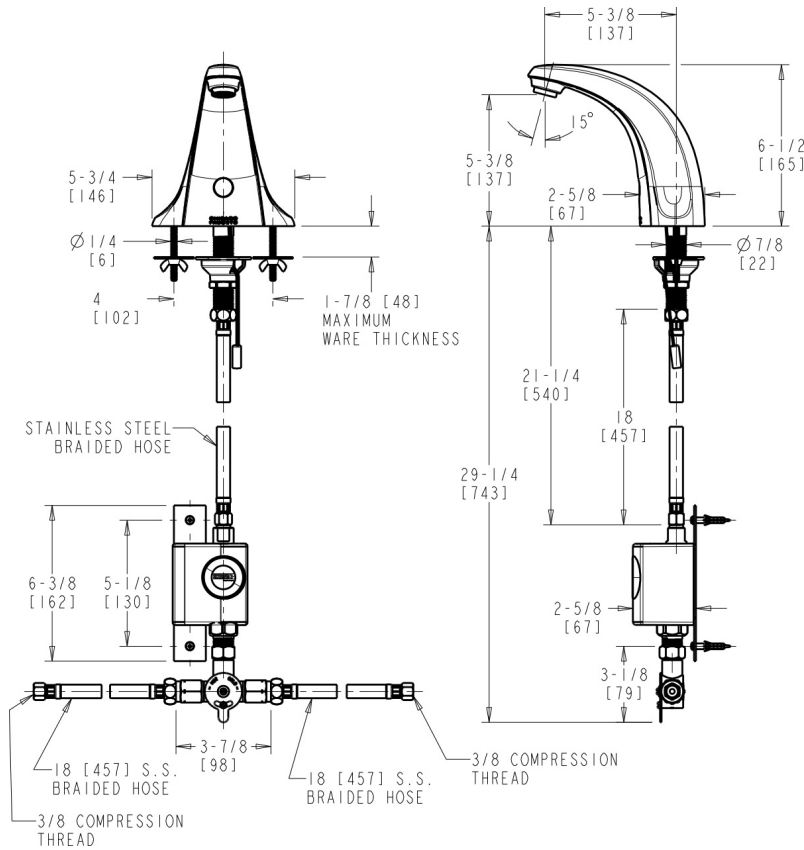

#### ECAST

ECAST products are intended for installation where state laws and local codes mandate lead content levels or in any location where lead content is a concern.

2100 South Clearwater Drive  
Des Plaines, IL  
P: 847/803-5000  
F: 847/803-5454  
Technical: 800/TEC-TRUE  
www.chicagofaucets.com

**Architect/Engineer Specification**

Chicago Faucets No. 116.966.AB.1, E-Tronic® 40 electronic faucet with dual-beam infrared sensor. Traditional-style spout, chrome plated. Single-hole deck mount. 0.5 GPM (1.9 L/min) vandal-proof, pressure compensating, Econo-Flo, non-aerating spray. Single supply for tempered water. Self Sustaining Power System (SSPS): water turbine generates the necessary power to operate the faucet for 10+ years Stainless steel hoses included. Multiple field-adjustable modes and ranges. Compatible with Chicago Faucets Commander™ handheld programming unit. ECAST® construction with less than 0.25% lead content by weighted average. CALGreen compliant. This product meets ADA ANSI/ICC A117.1 requirements and is tested and certified to industry standards: ASME A112.18.1/CSA B125.1, Certified to NSF/ANSI 61, Section 9 by CSA, California Health and Safety Code 116875 (AB1953-2006), Vermont Bill S.152, NSF/ANSI 372 Low Lead Content, and California Green Building Standards Code (CALGreen).