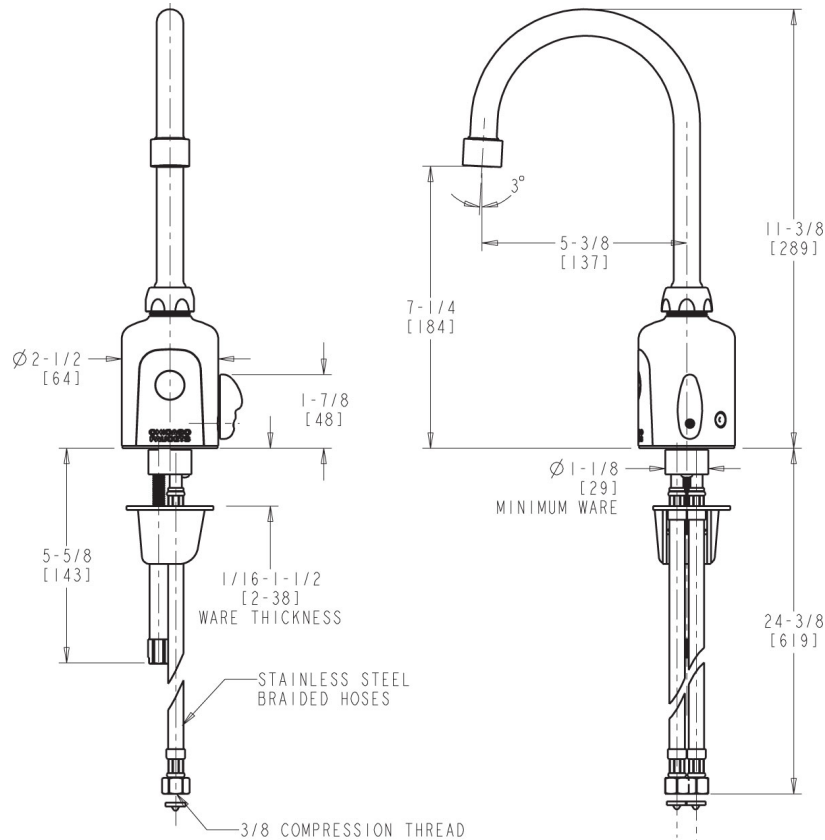

Architect/Engineer Specification

Chicago Faucets No. 116.223.AB.1, HyTronic electronic faucet with dual-beam infrared sensor, chrome plated. Rigid/swing gooseneck spout, 5-1/4" center-to-center. 0.5 GPM (1.9 L/min) vandal-proof, non-aerating spray. Includes optional 1.5 GPM (5.7 L/min) insert. Dual supply for hot and cold water service. 6-volt lithium CRP2 battery included. Stainless steel hoses included. User-adjustable temperature control mixer. Multiple field-adjustable modes and ranges. Compatible with Chicago Faucets Commander™ handheld programming unit. ECAST® construction with less than 0.25% lead content by weighted average. CALGreen compliant. This product meets ADA ANSI/ICC A117.1 requirements and is tested and certified to industry standards: ASME A112.18.1/CSA B125.1, Certified to NSF/ANSI 61, Section 9 by CSA, California Health and Safety Code 116875 (AB1953-2006), Vermont Bill S.152, NSF/ANSI 372 Low Lead Content, and California Green Building Standards Code (CALGreen).