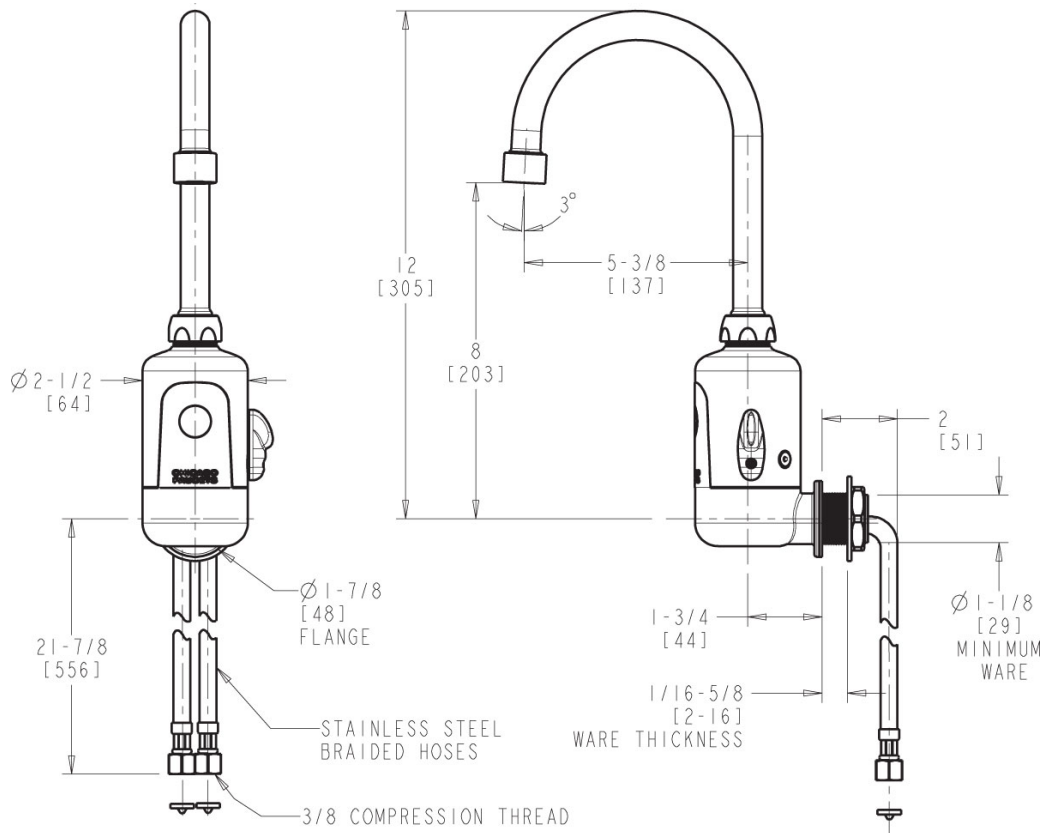

Architect/Engineer Specification

Chicago Faucets No. 116.124.AB.1, HyTronic electronic faucet with dual-beam infrared sensor, chrome plated. Single-hole wall mount. Rigid/swing gooseneck spout, 5-1/4" center-to-center. 0.5 GPM (1.9 L/min) vandal-proof, non-aerating spray. Includes optional 1.5 GPM (5.7 L/min) insert. Dual supply for hot and cold water service. 12-volt AC transformer required (order separately). Stainless steel hoses included. User-adjustable temperature control mixer. Multiple field-adjustable modes and ranges. Compatible with Chicago Faucets Commander™ handheld programming unit. ECAST® construction with less than 0.25% lead content by weighted average. CALGreen compliant. This product meets ADA ANSI/ICC A117.1 requirements and is tested and certified to industry standards: ASME A112.18.1/CSA B125.1, Certified to NSF/ANSI 61, Section 9 by CSA, California Health and Safety Code 116875 (AB1953-2006), Vermont Bill S.152, NSF/ANSI 372 Low Lead Content, and California Green Building Standards Code (CALGreen).