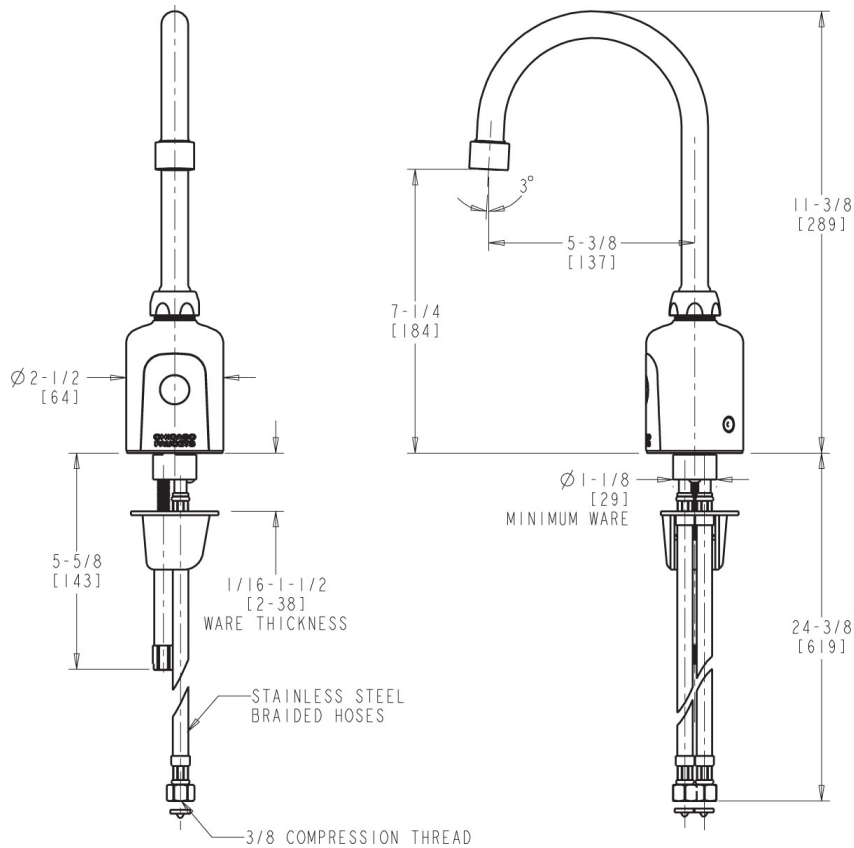

Architect/Engineer Specification

Chicago Faucets No. 116.113.AB.1, HyTronic electronic faucet with dual-beam infrared sensor, chrome plated. Rigid/swing gooseneck spout, 5-1/4" center-to-center. 0.5 GPM (1.9 L/min) vandal-proof, non-aerating spray. Includes optional 1.5 GPM (5.7 L/min) insert. Dual supply for hot and cold water service. 12-volt AC transformer required (order separately). Stainless steel hoses included. Concealed, internal temperature control mixer. Multiple field-adjustable modes and ranges. Compatible with Chicago Faucets Commander™ handheld programming unit. ECAST® construction with less than 0.25% lead content by weighted average. CALGreen compliant. This product meets ADA ANSI/ICC A117.1 requirements and is tested and certified to industry standards: ASME A112.18.1/CSA B125.1, Certified to NSF/ANSI 61, Section 9 by CSA, California Health and Safety Code 116875 (AB1953-2006), Vermont Bill S.152, NSF/ANSI 372 Low Lead Content, and California Green Building Standards Code (CALGreen).