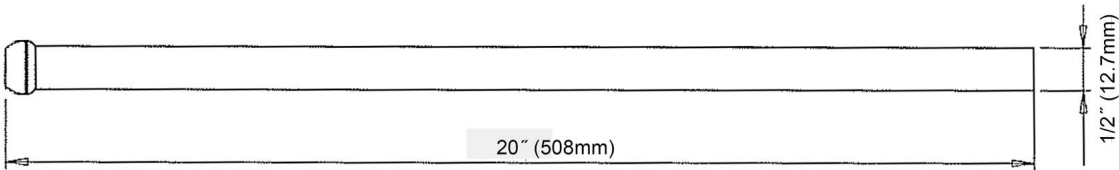

ACCESSORIES AND PARTS

1003-320JKABRCF

a Geberit company

Product Type

1/2" Compression Bullnose Riser, 20" Long

Features & Specifications

- ECAST® design provides durable construction with total lead content equal to or less than 0.25% by weighted average

Date _____

ECAST

ECAST products are intended for installation where state laws and local codes mandate lead content levels or in any location where lead content is a concern.

2100 South Clearwater Drive
Des Plaines, IL
P: 847/803-5000
F: 847/803-5454
Technical: 800/TEC-TRUE
www.chicagofaucets.com

Architect/Engineer Specification

Chicago Faucets No. 1003-320JKABRCF, 1/2 Compression Bullnose Riser, 20 long, rough chrome plated. ECAST® construction with less than 0.25% lead content by weighted average.