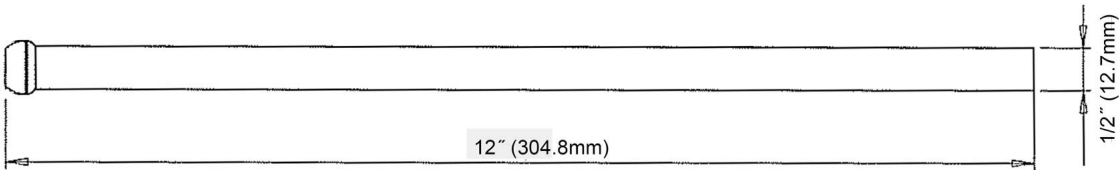

ACCESSORIES AND PARTS

1003-112JKABRCF

a Geberit company

Product Type

1/2" Compression Bullnose Riser, 12" Long

Features & Specifications

- ECAST® design provides durable construction with total lead content equal to or less than 0.25% by weighted average

Submitted with Variations

Date _____

ECAST

ECAST products are intended for installation where state laws and local codes mandate lead content levels or in any location where lead content is a concern.

2100 South Clearwater Drive
 Des Plaines, IL
 P: 847/803-5000
 F: 847/803-5454
 Technical: 800/TEC-TRUE
 www.chicagofaucets.com

Architect/Engineer Specification

Chicago Faucets No. 1003-112JKABRCF, 1/2 Compression Bullnose Riser, 12 long, rough chrome plated. ECAST® construction with less than 0.25% lead content by weighted average.