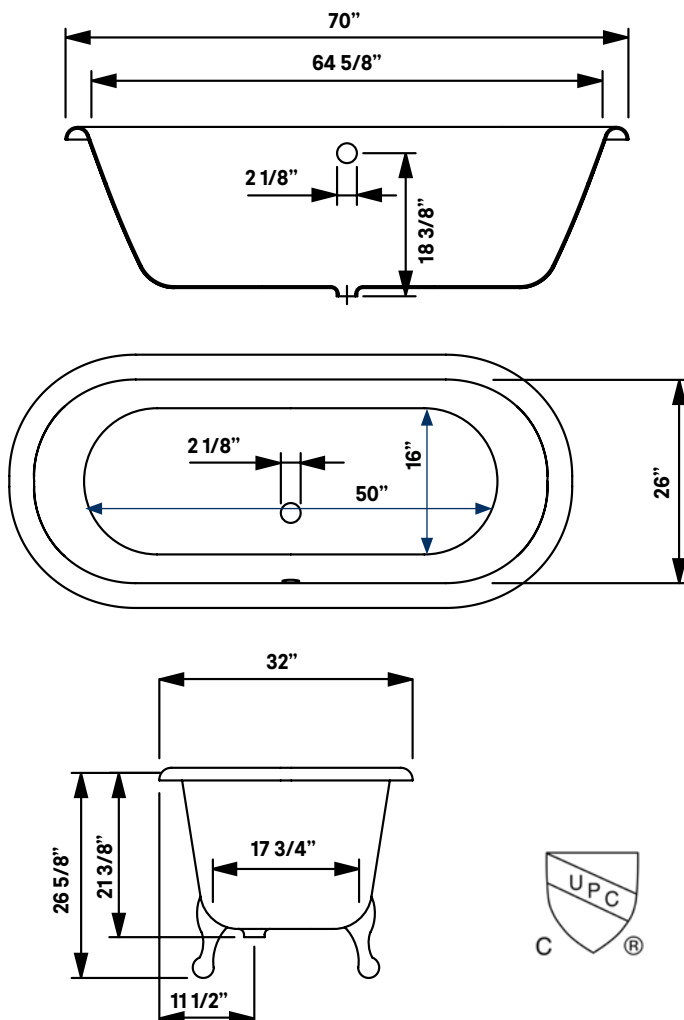

#2170 Shown

Regal Cast Iron Bath With Shaughnessy Feet

#2180 | 70"L x 32"W x 26"H
302 lbs, 63 gallons

Cheviot Products' cast iron bathtubs are hand-made in Europe with the finest materials. Fired with a thick coating of AA grade titanium-based enamel for unparalleled hardness and non-porosity, the extremely durable surface is easy to clean and resistant to stains, bacteria and other microbes. Cast iron also keeps your bath warm for the longest possible time.

Rim Configuration
Flat Area on Rim

Colours
White, Colour Exterior

Feet
Available in Brass, Chrome, Brushed Nickel, Polished Nickel, Antique Bronze and White

Note
Rough-in dimensions may vary +/- 1/2" and are subject to change. No responsibility is assumed by Cheviot Products Inc. One Year Limited Warranty against manufacturer's defects.

Related Products

#5127 Tub Filler
with Hand Shower

#5106 Tub Filler
with Hand Shower

#3411 Water
Supply Lines

#2222 Waste &
Overflow