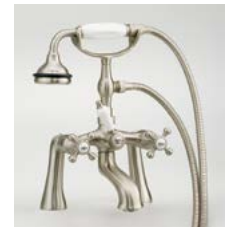

Regal Cast Iron Bath With Shaughnessy Feet

#2170 | 68"L x 31"W x 24"H
305 lbs, 50 gallons

Cheviot Products' cast iron bathtubs are hand-made in Europe with the finest materials. Fired with a thick coating of AA grade titanium-based enamel for unparalleled hardness and non-porosity, the extremely durable surface is easy to clean and resistant to stains, bacteria and other microbes. Cast iron also keeps your bath warm for the longest possible time.

Rim Configuration
Flat Area on Rim

Colours
White or Biscuit Interior with Matching or Custom Colour Exterior

Feet
Brass Plated, Brushed Nickel, Chrome Plated, Polished Nickel, White Coated, Antique Bronze

Note
Rough-in dimensions may vary +/- 1/2" and are subject to change. No responsibility is assumed by Cheviot Products Inc. One Year Limited Warranty against manufacturer's defects.

Related Products

#5127 Tub Filler
with Hand Shower