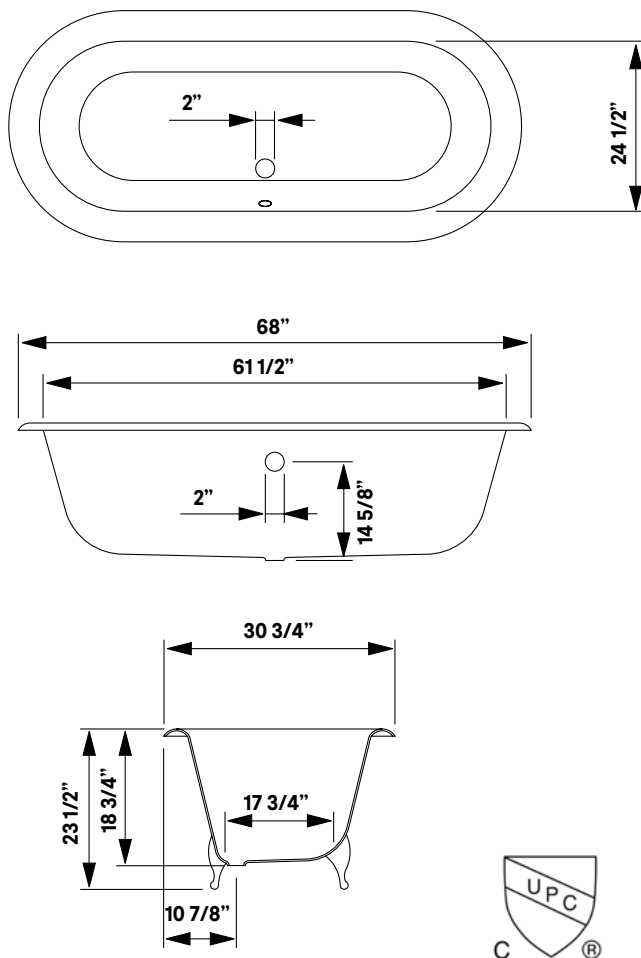

Regal Cast Iron Bath With Shaughnessy Feet

#2170 | 68"L x 31"W x 24"H
305 lbs, 50 gallons

Cheviot Products' cast iron bathtubs are hand-made in Europe with the finest materials. Fired with a thick coating of AA grade titanium-based enamel for unparalleled hardness and non-porosity, the extremely durable surface is easy to clean and resistant to stains, bacteria and other microbes. Cast iron also keeps your bath warm for the longest possible time.

Rim Configuration
Flat Area on Rim

Colours
White or Biscuit Interior with Matching or Custom Colour Exterior

Feet
Brass Plated, Brushed Nickel, Chrome Plated, Polished Nickel, White Coated, Antique Bronze

Note
Rough-in dimensions may vary +/- 1/2" and are subject to change. No responsibility is assumed by Cheviot Products Inc. One Year Limited Warranty against manufacturer's defects.

Related Products

#5127 Tub Filler
with Hand Shower

#5106 Tub Filler
with Hand Shower

#3411 Water
Supply Lines

#2222 Waste &
Overflow