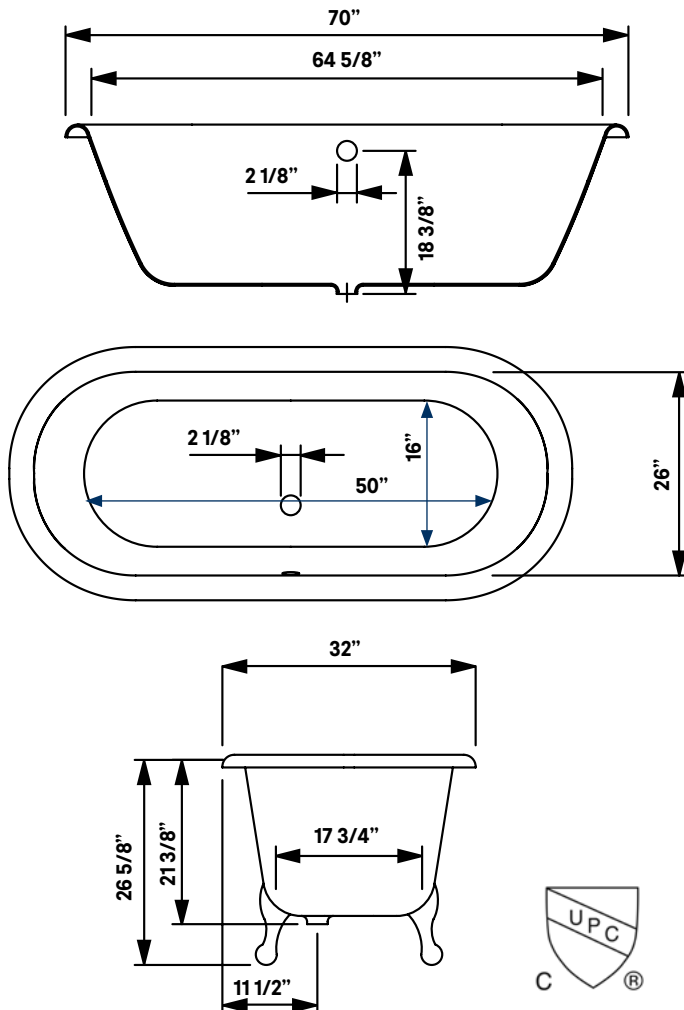

## Regal Cast Iron Bath With Shaughnessy Feet

**#2181 | 70"L x 32"W x 26"H**  
302 lbs, 63 gallons

Cheviot Products' cast iron bathtubs are hand-made in Europe with the finest materials. Fired with a thick coating of AA grade titanium-based enamel for unparalleled hardness and non-porosity, the extremely durable surface is easy to clean and resistant to stains, bacteria and other microbes. Cast iron also keeps your bath warm for the longest possible time.

**Rim Configuration**  
Continuous Rolled Rim

**Colours**  
White, Custom Colour Exterior

**Feet**  
Brass Plated, Brushed Nickel,  
Chrome Plated, Polished Nickel,  
White Coated, Antique Bronze

**Note**  
Rough-in dimensions may vary +/-  
1/2" and are subject to change.  
No responsibility is assumed by  
Cheviot Products Inc.  
One Year Limited  
Warranty against  
manufacturer's defects.