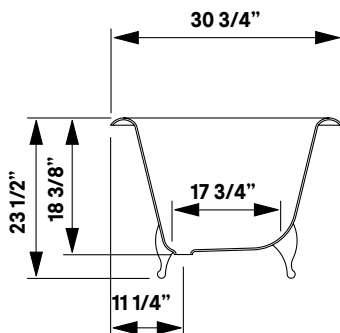

#2170 Shown

Regal Cast Iron Bath With Shaughnessy Feet

#2169 | 61"L x 31"W x 24"H
280 lbs, 45 gallons

Cheviot Products' cast iron bathtubs are hand-made in Europe with the finest materials. Fired with a thick coating of AA grade titanium-based enamel for unparalleled hardness and non-porosity, the extremely durable surface is easy to clean and resistant to stains, bacteria and other microbes. Cast iron also keeps your bath warm for the longest possible time.

Note
Rough-in dimensions may vary +/- 1/2" and are subject to change. No responsibility is assumed by Cheviot Products Inc. One Year Limited Warranty against manufacturer's defects.

Related Products

#5115LEV Tub Filler
with Hand Shower