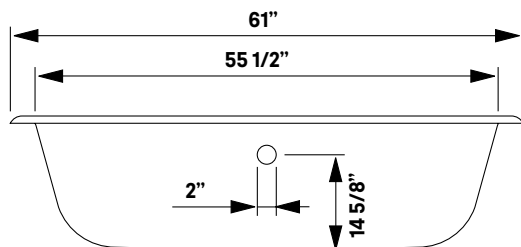

#2170 Shown

Regal Cast Iron Bath With Shaughnessy Feet

#2169 | 61"L x 31"W x 24"H
280 lbs, 45 gallons

Cheviot Products' cast iron bathtubs are hand-made in Europe with the finest materials. Fired with a thick coating of AA grade titanium-based enamel for unparalleled hardness and non-porosity, the extremely durable surface is easy to clean and resistant to stains, bacteria and other microbes. Cast iron also keeps your bath warm for the longest possible time.

Note
Rough-in dimensions may vary +/- 1/2" and are subject to change. No responsibility is assumed by Cheviot Products Inc. One Year Limited Warranty against manufacturer's defects.

Related Products

#5115LEV Tub Filler
with Hand Shower