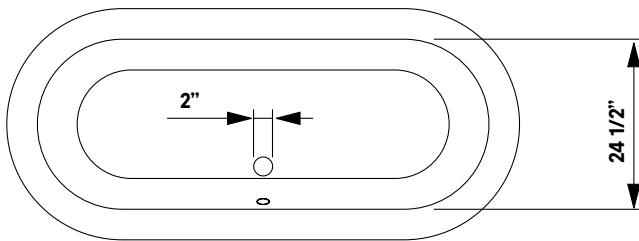

#2170 Shown

Regal Cast Iron Bath With Shaughnessy Feet

#2169 | 61"L x 31"W x 24"H
280 lbs, 45 gallons

Cheviot Products' cast iron bathtubs are hand-made in Europe with the finest materials. Fired with a thick coating of AA grade titanium-based enamel for unparalleled hardness and non-porosity, the extremely durable surface is easy to clean and resistant to stains, bacteria and other microbes. Cast iron also keeps your bath warm for the longest possible time.

Note
Rough-in dimensions may vary +/- 1/2" and are subject to change. No responsibility is assumed by Cheviot Products Inc. One Year Limited Warranty against manufacturer's defects.

Related Products

#5115LEV Tub Filler
with Hand Shower