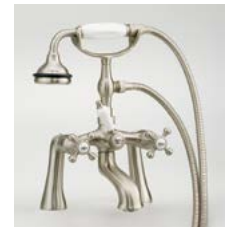

## Regal Cast Iron Bath

#2174 | 70"L x 32"W x 26"H  
302 lbs, 63 gallons

Cheviot Products' cast iron bathtubs are hand-made in Europe with the finest materials. Fired with a thick coating of AA grade titanium-based enamel for unparalleled hardness and non-porosity, the extremely durable surface is easy to clean and resistant to stains, bacteria and other microbes. Cast iron also keeps your bath warm for the longest possible time.

**Rim Configuration**  
Flat Area on Rim

**Colours**  
White, Colour Exterior

**Feet**  
Available in Brass, Chrome, Brushed Nickel, Polished Nickel, Antique Bronze and White

**Note**  
Rough-in dimensions may vary +/- 1/2" and are subject to change. No responsibility is assumed by Cheviot Products Inc. One Year Limited Warranty against manufacturer's defects.

### Related Products

#5127 Tub Filler  
with Hand Shower

#5106 Tub Filler  
with Hand Shower

#3411 Water  
Supply Lines

#2222 Waste &  
Overflow