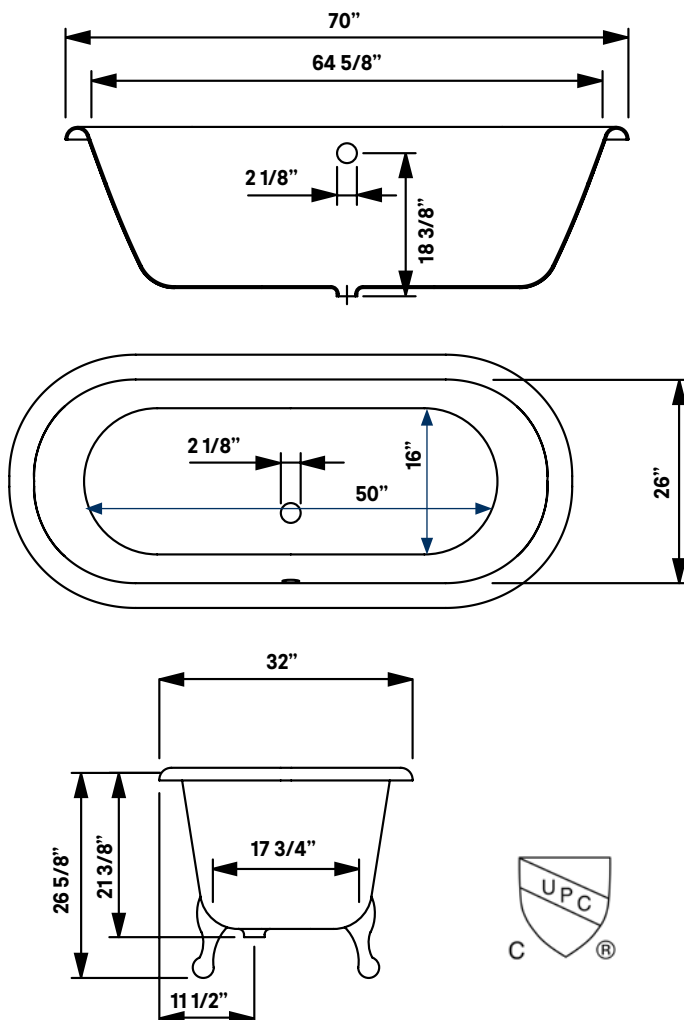

## Regal Cast Iron Bath

#2174 | 70"L x 32"W x 26"H  
302 lbs, 63 gallons

Cheviot Products' cast iron bathtubs are hand-made in Europe with the finest materials. Fired with a thick coating of AA grade titanium-based enamel for unparalleled hardness and non-porosity, the extremely durable surface is easy to clean and resistant to stains, bacteria and other microbes. Cast iron also keeps your bath warm for the longest possible time.

**Rim Configuration**  
Flat Area on Rim

**Colours**  
White, Colour Exterior

**Feet**  
Available in Brass, Chrome, Brushed Nickel, Polished Nickel, Antique Bronze and White

**Note**  
Rough-in dimensions may vary +/- 1/2" and are subject to change. No responsibility is assumed by Cheviot Products Inc. One Year Limited Warranty against manufacturer's defects.