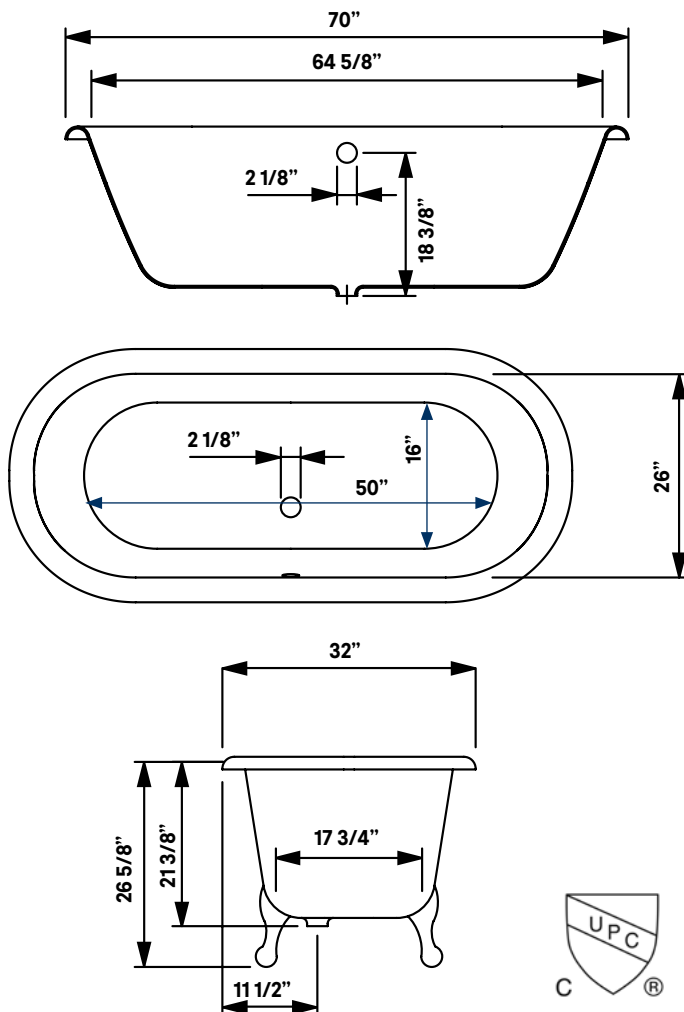

## Regal Cast Iron Bath

**#2175 | 70"L x 32"W x 26"H**  
302 lbs, 63 gallons

Cheviot Products' cast iron bathtubs are hand-made in Europe with the finest materials. Fired with a thick coating of AA grade titanium-based enamel for unparalleled hardness and non-porosity, the extremely durable surface is easy to clean and resistant to stains, bacteria and other microbes. Cast iron also keeps your bath warm for the longest possible time.

**Rim Configuration**  
Continuous Rolled Rim

**Colours**  
White, Custom Colour Exterior

**Feet**  
Brass Plated, Brushed Nickel,  
Chrome Plated, Polished Nickel,  
White Coated, Antique Bronze

**Note**  
Rough-in dimensions may vary +/-  
1/2" and are subject to change.  
No responsibility is assumed by  
Cheviot Products Inc.  
One Year Limited  
Warranty against  
manufacturer's defects.

### Related Products

**#5115LEV Tub Filler**  
with Hand Shower

**#5100 Tub Filler**  
with Hand Shower

**#3970 Heavy Duty**  
Water Supply Lines

**#2222 Waste &**  
Overflow