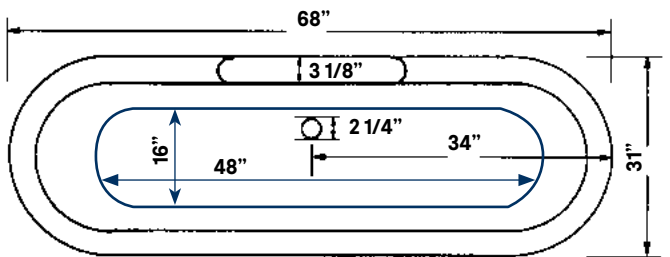

Regal Cast Iron Bath

#2111 | 68" L x 31" W x 24" H
305 lbs, 50 gallons

Cheviot Products' cast iron bathtubs are hand-made in Europe with the finest materials. Fired with a thick coating of AA grade titanium-based enamel for unparalleled hardness and non-porosity, the extremely durable surface is easy to clean and resistant to stains, bacteria and other microbes. Cast iron also keeps your bath warm for the longest possible time.

Note
Rough-in dimensions may vary +/- 1/2" and are subject to change. No responsibility is assumed by Cheviot Products Inc. One Year Limited Warranty against manufacturer's defects.

*8" C.C. waste/overflow to drain
Top center of overflow to floor 19 1/2"