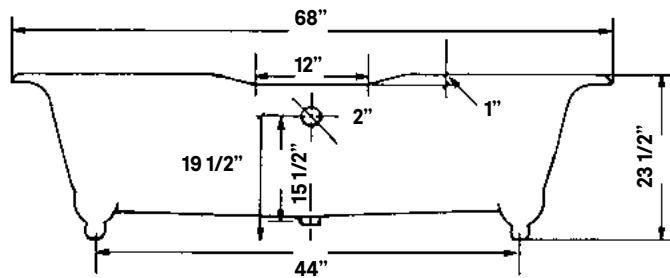

Regal Cast Iron Bath

#2111 | 68" L x 31" W x 24" H
305 lbs, 50 gallons

Cheviot Products' cast iron bathtubs are hand-made in Europe with the finest materials. Fired with a thick coating of AA grade titanium-based enamel for unparalleled hardness and non-porosity, the extremely durable surface is easy to clean and resistant to stains, bacteria and other microbes. Cast iron also keeps your bath warm for the longest possible time.

Note
Rough-in dimensions may vary +/- 1/2" and are subject to change. No responsibility is assumed by Cheviot Products Inc. One Year Limited Warranty against manufacturer's defects.

*8" C.C. waste/overflow to drain
Top center of overflow to floor 19 1/2"