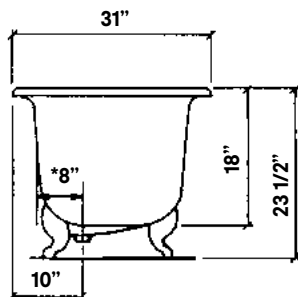

Regal Cast Iron Bath

#2111 | 68" L x 31" W x 24" H
305 lbs, 50 gallons

Cheviot Products' cast iron bathtubs are hand-made in Europe with the finest materials. Fired with a thick coating of AA grade titanium-based enamel for unparalleled hardness and non-porosity, the extremely durable surface is easy to clean and resistant to stains, bacteria and other microbes. Cast iron also keeps your bath warm for the longest possible time.

Note
Rough-in dimensions may vary +/- 1/2" and are subject to change. No responsibility is assumed by Cheviot Products Inc. One Year Limited Warranty against manufacturer's defects.

*8" C.C. waste/overflow to drain
Top center of overflow to floor 19 1/2"